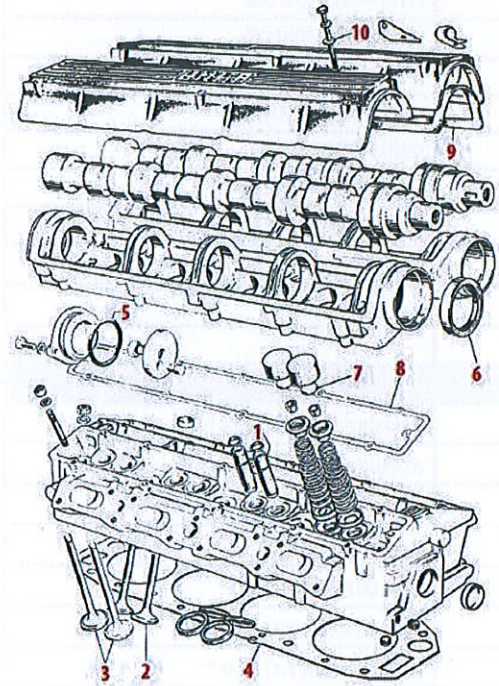

ENGINE		
1	JM 93595	VALVE GUIDE
2	JM 93599	INLET VALVE
3	JM 93600	EXHAUST VALVE
4	JM 93606	HEAD GASKET
5	JM 93557	CAMSHAFT O RING
6	JM 93611	CAMSHAFT OIL SEAL
7	JM 93613/60-130	SHIM - SIZES 60 TO 130
8	JM 93614	CAMSHAFT HOUSING GASKET
9	JJ 94047	CAMSHAFT COVER GASKET—CORK
9A	JM 94047L	CAMSHAFT COVER GASKET—FIBRE—LOTUS*
10	JM 93610	CAMSHAFT COVER BOLT WASHER
11	JM 94073	HEAD GASKET SET*
12	JM 93585	SUMP GASKET (PRIOR TO ENGINE 2760)*
13	JM 94067	SUMP GASKET (AFTER ENGINE 2760)*
14	JM 94598	SUMP GASKET SET (AFTER ENGINE 2760)*
15	JM 92093	ENGINE MOUNTING*
16	JM 91823	SPIGOT BEARING
17	JM 93510	MAIN BEARING STD
18	JM 93511	MAIN BEARING 0.010
18A	JM 93512	MAIN BEARING 0.020
20	JM 93513	THRUST WASHER
21	JM 93514	CRANK REAR OIL SEAL (PRIOR TO ENGINE 2760)
22	JM 94068	CRANK REAR LIP SEAL (AFTER ENGINE 2760)
23	JM 93516/STD	PISTON - STANDARD
23A	JM 93516/0.030	PISTON—0.030
23B	JM93516/LSTD	LINER—STANDARD
24	JM 93524	BIG END BEARING—STD
25	JM 93525	BIG END BEARING—0.010
26	JM 93526	BIG END BEARING—0.020
27	JM 93517	PISTON RING SET—TOP—LOTUS
28	JM 93518	PISTON RING SET—MIDDLE—LOTUS
29	JM 93519	PISTON RING SET—BOTTOM—LOTUS
29A	JM 93516/RS	RING SET—STANDARD - DEVES
29B	JM 93516/RS030	RING SET—0.030 - DEVES
30	JJ 93515	CRANK PULLEY WOODRUFF KEY
31	JM 94307	CAMSHAFT PULLEY
32	JM 93460	CAM BELT
33	JM 94691	CAM BELT TENSIONER