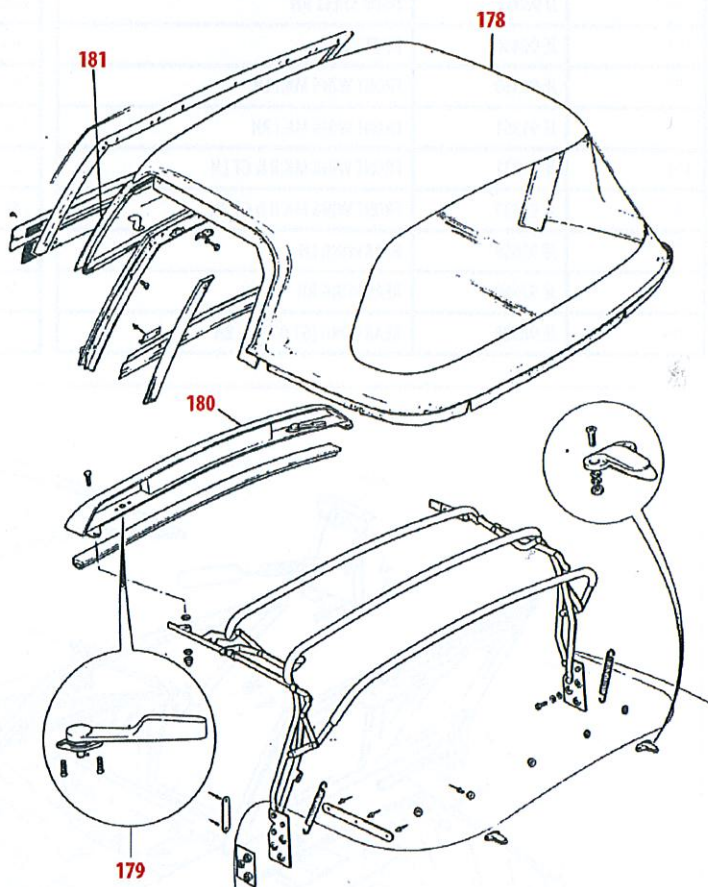

ELECTRICS & SWITCHES

170	JJ 93955	DISTRIBUTOR CAP*
171	JM 93957	CONTACT SET*
172	JM 93958	CONDENSER*
173	JJ 94381	SPARK PLUG*
174	JJ 91174	FLASHER UNIT DIRECTION INDICATOR*
175	JM 90629	FLASHER UNIT HAZARD WARNING*
176	JJ 90615	COURTESY LIGHT SWITCH*
177	JJ 90604	REAR SIDEMARKER LH*
177A	JJ 90605	REAR SIDEMARKER RH*

HOOD BUMPERS & GLASS

178	JM 91234	SOFT TOP VINYL †
178A	JM 91234/MB	SOFT TOP MOHAIR †
178B	JM 91234/DB	SOFT TOP DOUBLE DUCK †
179	JM 97102	LH/RH HOOD LOCKING HANDLE
180	JJ 92835	HEADER PANEL TO SCREEN
181	JM 90111	WINDSCREEN PLAIN
181A	JM99787	WINDSCREEN TINTED
182	JE 91133	FRONT BUMPER UPPER-STAINLESS STEEL
183	JM 91606	FRONT BUMPER LOWER-MILD STEEL
184	JE 91137	REAR BUMPER UPPER-STAINLESS STEEL
185	JE 91984	REAR BUMPER LOWER-MILD STEEL
186	JJ 91621	FRONT BUMPER UPPER TO LOWER FINISHER
187	JJ 91625	REAR BUMPER UPPER TO LOWER FINISHER
188	JJ 91599	BADGE JENSEN HEALEY
189	JM 91602	BADGE BONNET*
190	JM 92844	BADGE WING*
191	JJ 90112LH	DROP GLASS*
191A	JJ 90113RH	DROP GLASS*
192	JJ 90185LH	DROP GLASS REGULATOR*
192A	JJ 90186RH	DROP GLASS REGULATOR*

† STATE COLOUR WHEN ORDERING.
* NOT ILLUSTRATED