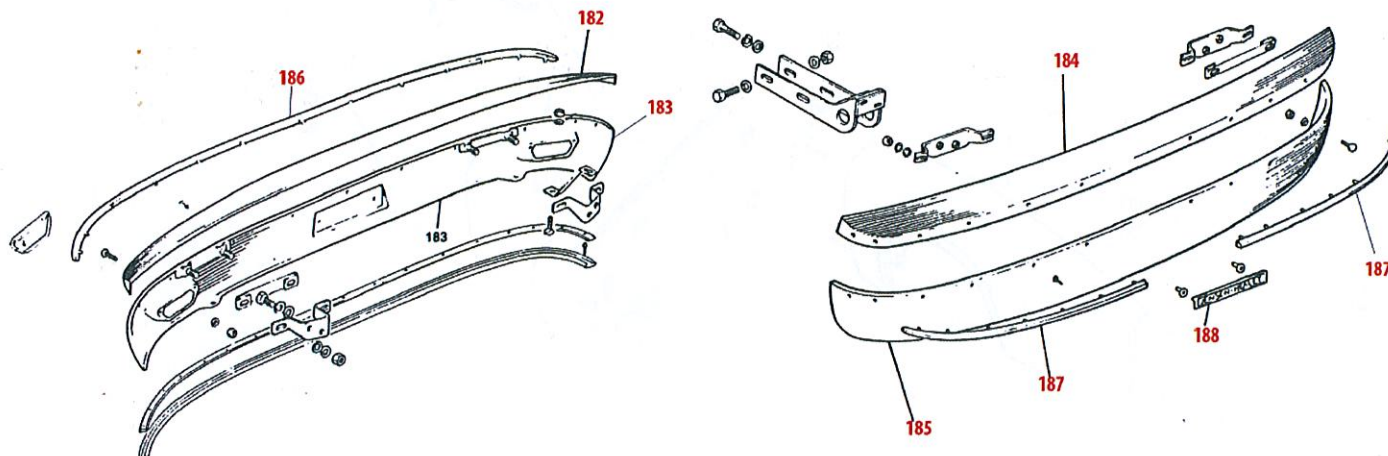

ELECTRICS & SWITCHES

170	JJ 93955	DISTRIBUTOR CAP*
171	JM 93957	CONTACT SET*
172	JM 93958	CONDENSER*
173	JJ 94381	SPARK PLUG*
174	JJ 91174	FLASHER UNIT DIRECTION INDICATOR*
175	JM 90629	FLASHER UNIT HAZARD WARNING*
176	JJ 90615	COURTESY LIGHT SWITCH*
177	JJ 90604	REAR SIDEMARKER LH*
177A	JJ 90605	REAR SIDEMARKER RH*

HOOD BUMPERS & GLASS

178	JM 91234	SOFT TOP VINYL †
178A	JM 91234/MB	SOFT TOP MOHAIR †
178B	JM 91234/DB	SOFT TOP DOUBLE DUCK †
179	JM 97102	LH/RH HOOD LOCKING HANDLE
180	JJ 92835	HEADER PANEL TO SCREEN
181	JM 90111	WINDSCREEN PLAIN
181A	JM99787	WINDSCREEN TINTED
182	JE 91133	FRONT BUMPER UPPER-STAINLESS STEEL
183	JM 91606	FRONT BUMPER LOWER-MILD STEEL
184	JE 91137	REAR BUMPER UPPER-STAINLESS STEEL
185	JE 91984	REAR BUMPER LOWER-MILD STEEL
186	JJ 91621	FRONT BUMPER UPPER TO LOWER FINISHER
187	JJ 91625	REAR BUMPER UPPER TO LOWER FINISHER
188	JJ 91599	BADGE JENSEN HEALEY
189	JM 91602	BADGE BONNET*
190	JM 92844	BADGE WING*
191	JJ 90112LH	DROP GLASS*
191A	JJ 90113RH	DROP GLASS*
192	JJ 90185LH	DROP GLASS REGULATOR*
192A	JJ 90186RH	DROP GLASS REGULATOR*

† STATE COLOUR WHEN ORDERING.
* NOT ILLUSTRATED