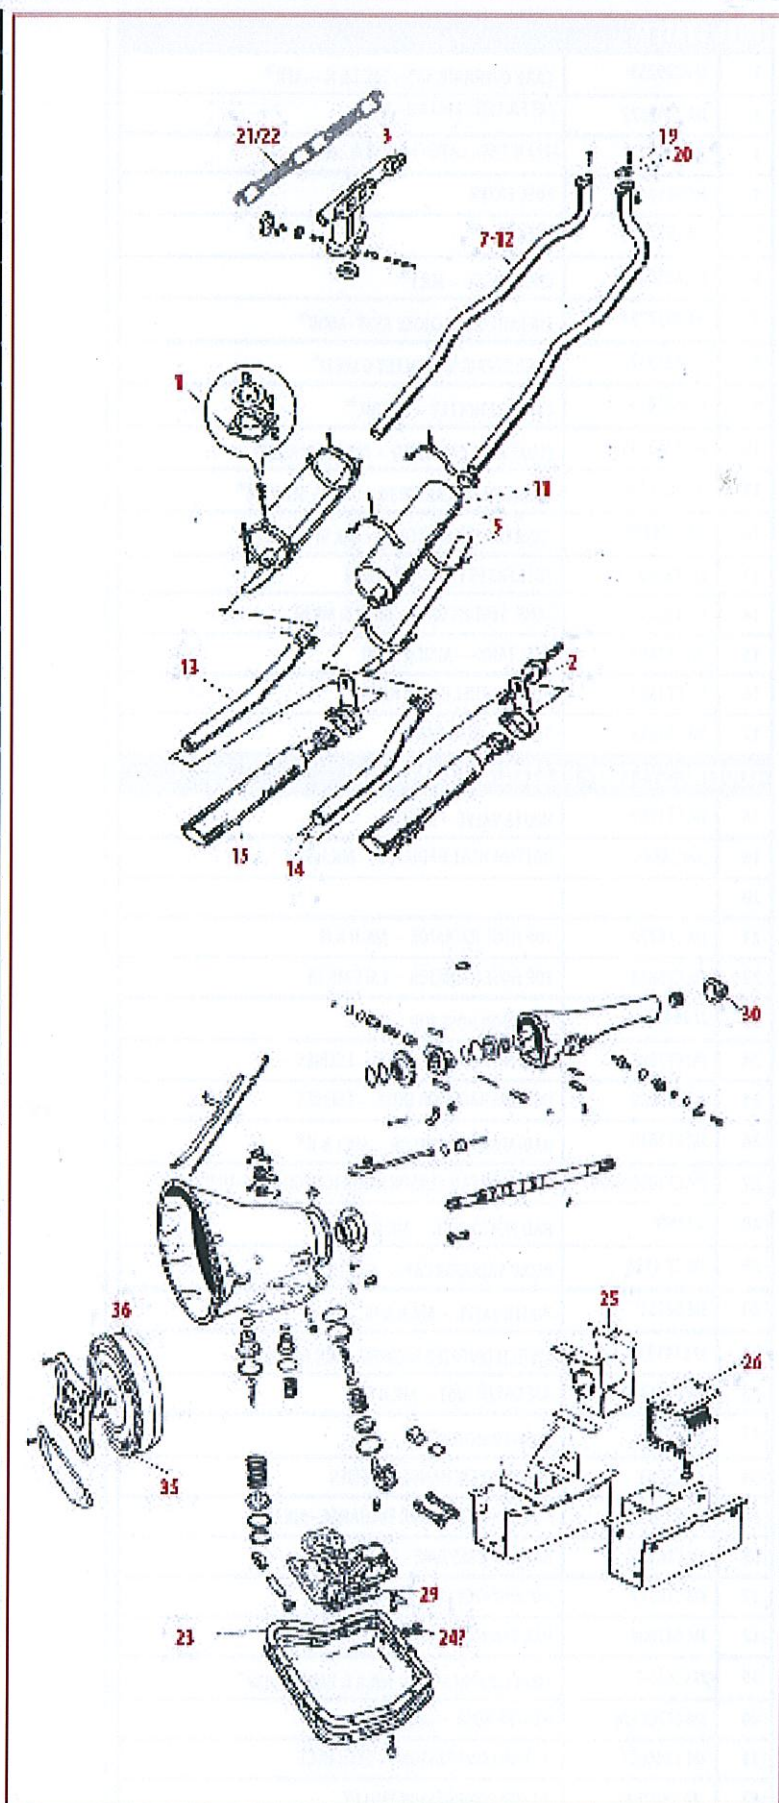

TRANSMISSION

23	JM 2464324	PAH GASKET - ALL MODELS
24	JM 2464324L	PAH GASKET—DURAPRENE
25	JM 4032295	GEARBOX MOUNTING - MK.III J SERIES
26	JJ 2533145	GEARBOX MOUNTING—MINI - G H SERIES
27	JJ 26435	GEARBOX MOUNTING—FF—CV8*
28	JM 26360	FRONT DIFF MOUNTING—FF*
29	JM 3515996	FILTER GEARBOX - ALL MODELS
30	JJ 4271961	SEAL GEARBOX REAR - ALL MODELS
31	JM CT2622	GEAR SELECTOR CABLE - MK.II & III*
32	JM CT3660	TRANS FLEX HOSE - MK.II & II*
33	JM 52271	FLEX HOSE—STAINLESS BRAIDED KIT - FULL LENGTH - INT*
34	JM 52272	FLEX HOSE—STAINLESS BRAIDED KIT - FULL LENGTH - FF*
35	JJ 2843239	CONVERTOR 11"
36	JJ 2801764	CONVERTOR 10"
37	JJ CT5589	GEARBOX EXCHANGE J SERIES - MK.III*