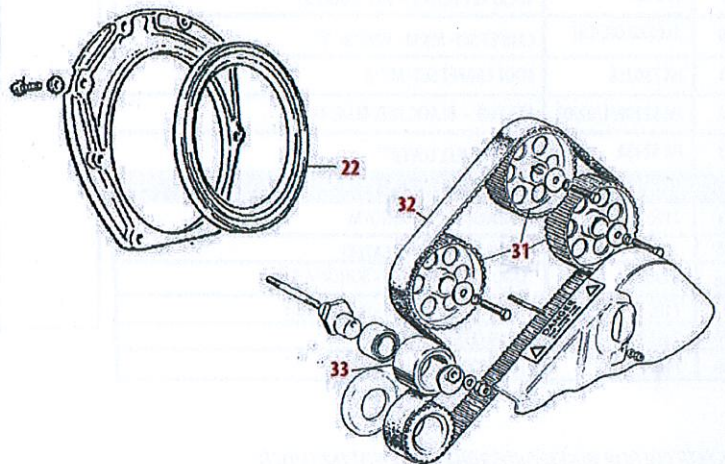

ENGINE		
1	JM 93595	VALVE GUIDE
2	JM 93599	INLET VALVE
3	JM 93600	EXHAUST VALVE
4	JM 93606	HEAD GASKET
5	JM 93557	CAMSHAFT O RING
6	JM 93611	CAMSHAFT OIL SEAL
7	JM 93613/60-130	SHIM - SIZES 60 TO 130
8	JM 93614	CAMSHAFT HOUSING GASKET
9	JJ 94047	CAMSHAFT COVER GASKET—CORK
9A	JM 94047L	CAMSHAFT COVER GASKET—FIBRE—LOTUS*
10	JM 93610	CAMSHAFT COVER BOLT WASHER
11	JM 94073	HEAD GASKET SET*
12	JM 93585	SUMP GASKET (PRIOR TO ENGINE 2760)*
13	JM 94067	SUMP GASKET (AFTER ENGINE 2760)*
14	JM 94598	SUMP GASKET SET (AFTER ENGINE 2760)*
15	JM 92093	ENGINE MOUNTING*
16	JM 91823	SPIGOT BEARING
17	JM 93510	MAIN BEARING STD
18	JM 93511	MAIN BEARING 0.010
18A	JM 93512	MAIN BEARING 0.020
20	JM 93513	THRUST WASHER
21	JM 93514	CRANK REAR OIL SEAL (PRIOR TO ENGINE 2760)
22	JM 94068	CRANK REAR LIP SEAL (AFTER ENGINE 2760)
23	JM 93516/STD	PISTON - STANDARD
23A	JM 93516/0.030	PISTON—0.030
23B	JM93516/LSTD	LINER—STANDARD
24	JM 93524	BIG END BEARING—STD
25	JM 93525	BIG END BEARING—0.010
26	JM 93526	BIG END BEARING—0.020
27	JM 93517	PISTON RING SET—TOP—LOTUS
28	JM 93518	PISTON RING SET—MIDDLE—LOTUS
29	JM 93519	PISTON RING SET—BOTTOM—LOTUS
29A	JM 93516/RS	RING SET—STANDARD - DEVES
29B	JM 93516/RS030	RING SET—0.030 - DEVES
30	JJ 93515	CRANK PULLEY WOODRUFF KEY
31	JM 94307	CAMSHAFT PULLEY
32	JM 93460	CAM BELT
33	JM 94691	CAM BELT TENSIONER