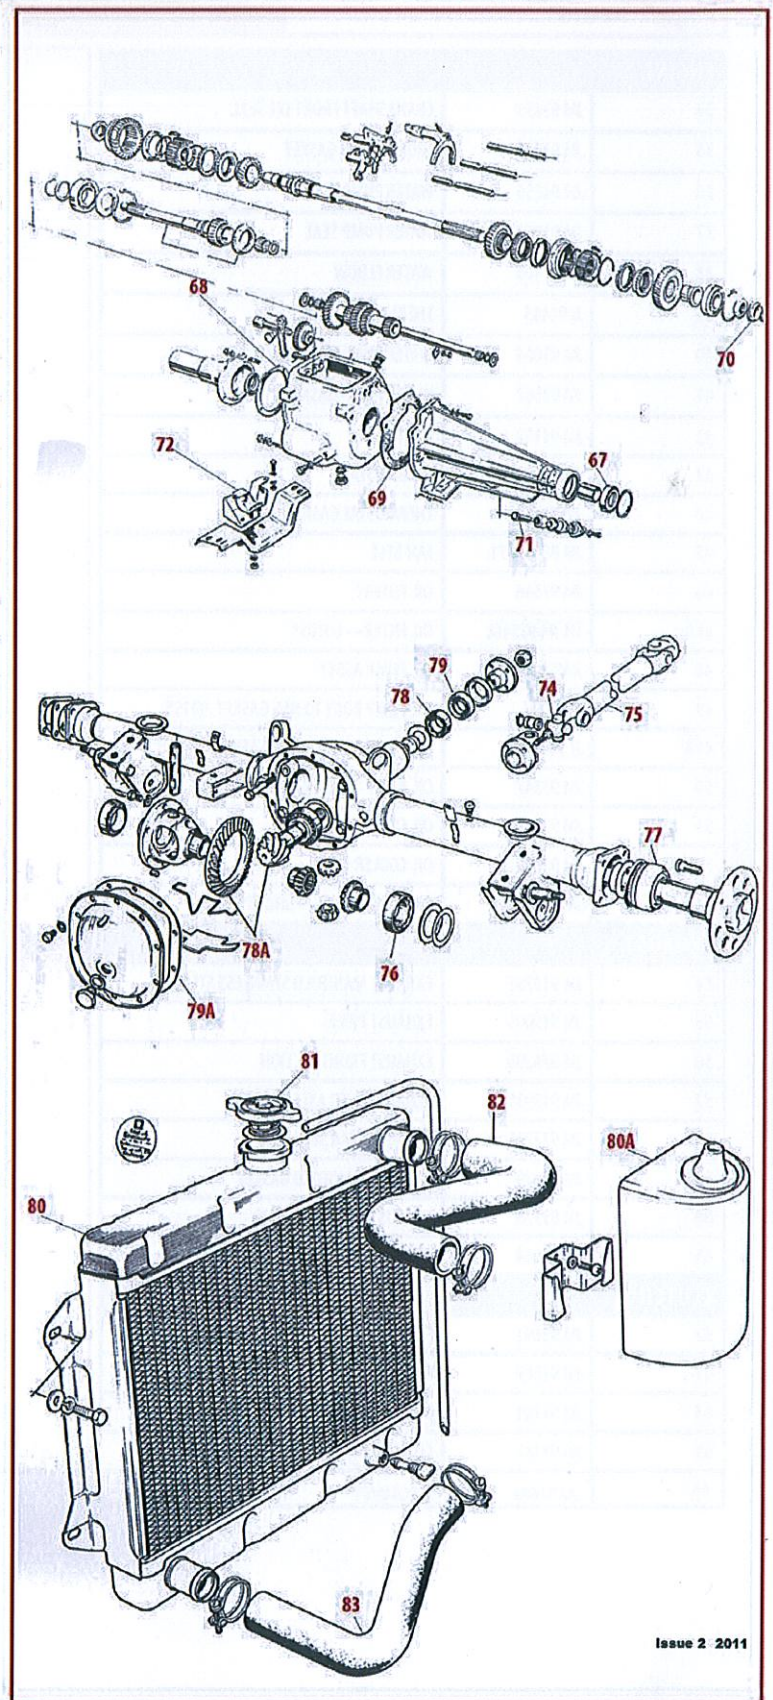

TRANSMISSION		
67	JM 93095	GEARBOX TAILSHAFT OIL SEAL
68	JJ 93092	GEARBOX FRONT COVER GASKET
69	JM 93094	GEARBOX REAR COVER GASKET
70	JJ 93130	SPEEDO DRIVE WHEEL
71	JJ 93177	SPEEDO DRIVE PINION
72	JM 100132	GEARBOX REAR MOUNTING
73	JM 97528	GEARSHIFT KNOB*
74	JJ 93011	PROPSHAFT U/J KIT (PRIOR TO CHASSIS 14063)
74A	JJ 94425	PROPSHAFT U/J KIT (AFTER CHASSIS 14063)
75	JJ 90945	PROPSHAFT ASSY (PRIOR TO CHASSIS 14063)
75A	JJ 92911	PROPSHAFT ASSY (AFTER CHASSIS 14063)
75B	JJ 97336	PROPSHAFT ASSY—5 SPEED G/BOX
76	JJ 93815	DIFFERENTIAL BEARING
77	JM 93837	WHEEL BEARING OIL SEAL AND O RING
78	JM 93831	DIFFERENTIAL FRONT PINION BEARING
78A	JM 94389	CROWN WHEEL & PINION
79	JM 93832	OIL SEAL PINION
79A	JM93807	GASKET - HOUSING COVER
COOLING SYSTEM		
80	JM 90554	RADIATOR—EXCHANGE
80A	JM 91932	OVERFLOW BOTTLE
81	JJ 92013	RADIATOR PRESSURE CAP
82	JM 90466	TOP RADIATOR HOSE
83	JM 90467	BOTTOM RADIATOR HOSE
84	JJ 90998	HEATER HOSE (ENGINE TO HEATER)*
85	JM 90999	HEATER HOSE (HEATER RETURN)*
86	JM 93670	ELBOW HOSE (SHORT ONE)*
87	JM 93672	WATER PUMP TO INLET MANIFOLD HOSE (DELLORTO)*
88	JM 93673	WATER PUMP TO INLET MANIFOLD HOSE (STROMBERG)*