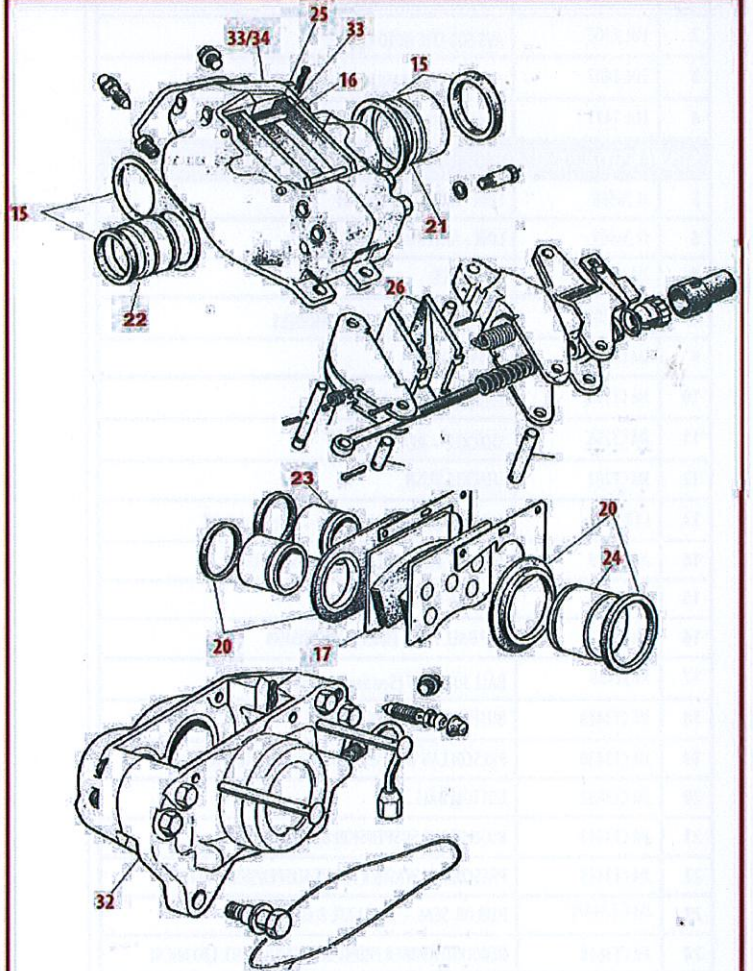

1	JJ 002	DUNLOP CALIPER KIT FRONT - CV8 & INT MK1*
2	JM 003	DUNLOP CALIPER KIT REAR - CV8* & INT MK1*
3	299	HANDBRAKE PADS - INT MK.I & CV8*
4	298	BRAKE PADS - INT MK.I & CV8*
5	JM 7905	DISC FRONT & REAR - INT MK.I & CV8*
6	JM 26107	FRONT BRAKE DISC - MK.II*
7	JM 26878	RESERVOIR BASE FLUID - MK.II & III
8	JM 27219	BRAKE FLUID RESERVOIR CAP AND SWITCH
9	JM 27247	DISC BRAKE FRONT - FF*
10	JM CT3250	DISC REAR BRAKE - MK.II & FF
11	JM CT 8541	BRAKE HOSE FRONT*
12	JM CT8540	BRAKE HOSE REAR*
13	JM CT4853	DISC BRAKE VENTED FRONT - MK.III
14	JM CT4966	DISC BRAKE VENTED REAR - MK.III*
15	JM CT5457	CALIPER SEAL KIT REAR
16	JJ CT5336	PADS BRAKE REAR - MK.II & EARLY MK.III
17	JJ CT5337	PADS BRAKE FRONT - MK.II & EARLY MK.III
18	JM CT5367	MASTER CYLINDER - MK.II & EARLY MK.III
19		
20	JM CT5456	CALIPER SEAL KIT FRONT - ALL MODELS
21	JM CT5473	BRAKE PISTON ASSY LARGE-MK.II & MK.III (FRONT)
22	JM CT5474	BRAKE PISTON ASSY SMALL-MK.II & MK.III (FRONT)
23	JM CT5479	BRAKE PISTON ASSY SMALL - MK.II & MK.III (REAR)
24	JM CT5482	BRAKE PISTON ASSY LARGE - MK.II & MK.III (REAR)
25	JM CT3928	BRAKE WARNING SWITCH - MK.II & MK.III*
26	JM CT5535	HANDBRAKE PADS - MK.II & MK.III
27	JM CT5642	MASTER CYLINDER (FAG) J SERIES MK.III
28	JM CT5641EX	SERVO FAG EXCHANGE
29	JM CT5643	SUPER VAC KIT - MK.II & MK.III
30	JM CT5644	VALVE KIT - MK.II & MK.III*
31	CT 5651EX	CALIPER LHF EXCHANGE
32	CT5652EX	CALIPER RHF EXCHANGE
33	CT 6813EX	CALIPER REAR LH - MK.III EXCHANGE
34	CT 6814EX	CALIPER REAR RH - MK.III EXCHANGE

* NOT ILLUSTRATED