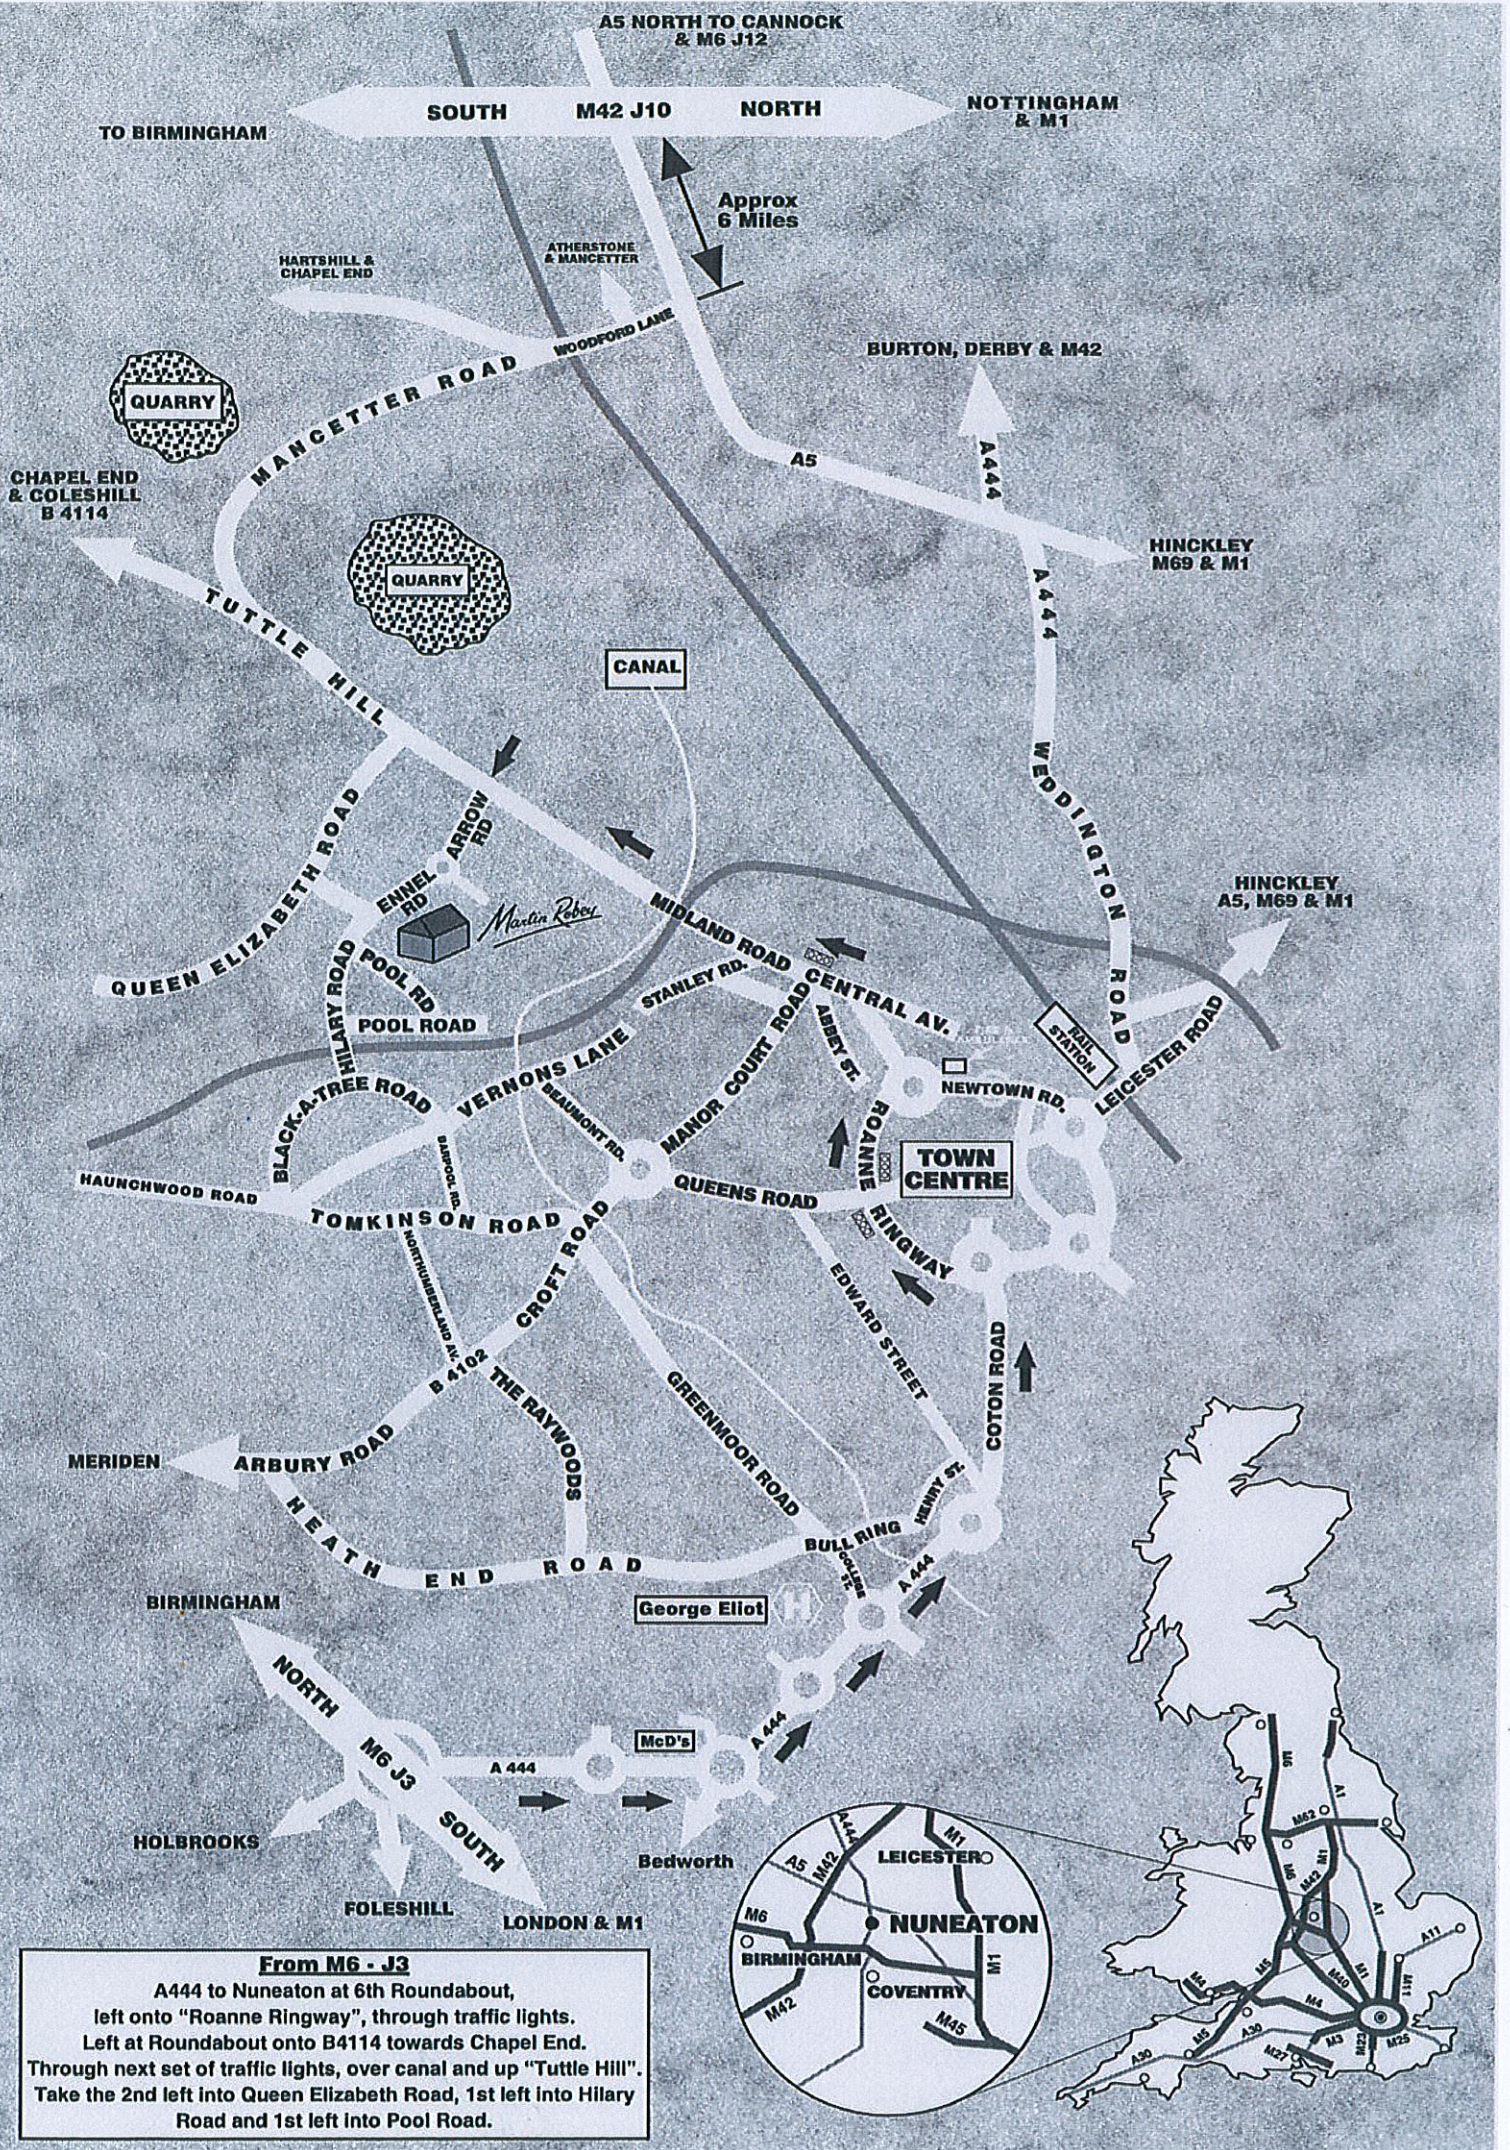

**From M6 - J3**  
 A44 to Nuneaton at 6th Roundabout, left onto "Roanne Ringway", through traffic lights. Left at Roundabout onto B4114 towards Chapel End. Through next set of traffic lights, over canal and up "Tuttle Hill". Take the 2nd left into Queen Elizabeth Road, 1st left into Hilary Road and 1st left into Pool Road.