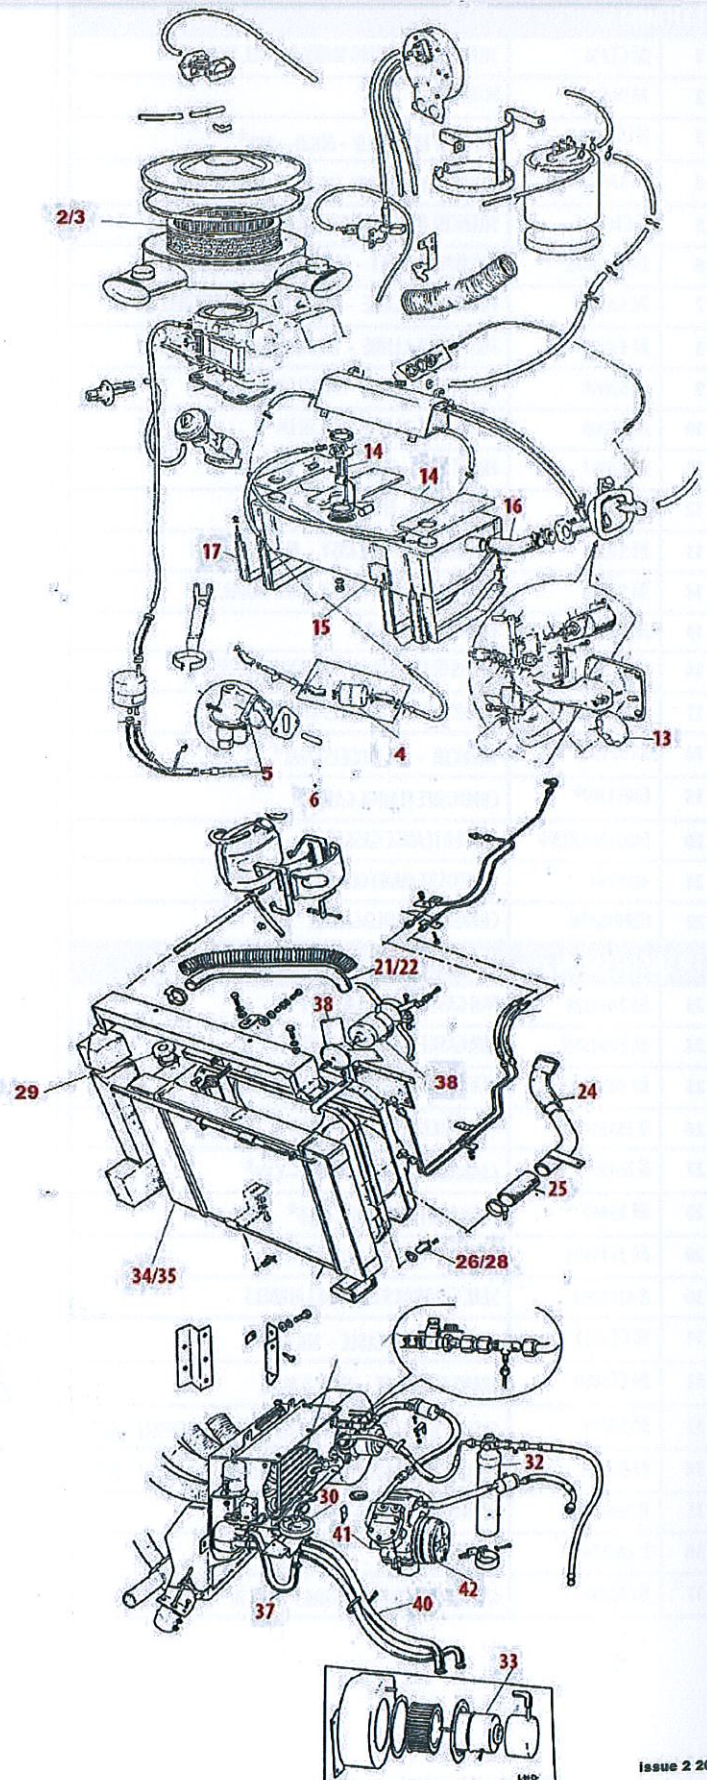

COOLING SYSTEM - HEATER/AIR CONDITION

18	JM CT1189	WATER VALVE - MK.I*
19	JMCT6845	BOTTOM HOSE RADIATOR - MK.II & III
20		
21	JM CT6470	TOP HOSE RADIATOR - MK.II & III
22	JM CT6844	TOP HOSE RADIATOR - LATE MK.III
23	JJ 26418	RADIATOR HOSE TOP - FF*
24	JM CT7088	BOTTOM RADIATOR HOSE - J SERIES
25	JM CT7089	BOTTOM RADIATOR HOSE - J SERIES
26	JM CT1010	RADIATOR FAN SENSOR - MK.I & II*
27	JM CT1010/MOD	RADIATOR FAN SENSOR MODIFICATION KIT—UPRATED*
28	CT7508	RAD FAN SWITCH - MK.II & III*
29	JM CT 3136	BLOW RADIATOR CAP— MK.II & III*
30	JM 52251	WATER VALVE - MK.II & III*
31	JJ CT4133	SWITCH DIVERTER BLOWER—MK.II & III*
32	JM CT4139	A/C DRYER UNIT - MK.II & III
33	JJ CT6285	BLOWER MOTOR*
34	JJ CT5263	RADIATOR EXCHANGE- G SERIES
35	JJ CT5924EX	SUPER PAK RADIATOR EXCHANGE - MK.III
36	JM CT6119	RAD CAP PRESSURE - ALL MODELS
37	JM CT6247	HOSE HEATER MATRIX - MK.II & III
38	JM 847008	RAD FAN MOTR AND BLADE - MK.II & III
39	JJ CT6354	YORK COMPRESSOR - MK.II & EARLY MK.III*
40	JM CT7685/6	HEATER HOSE - MK.II & III
41	JM 3846631	V TWIN COMPRESSOR— EXCHANGE
42	JM 3502812	VTWIN COMPRESSOR PULLEY