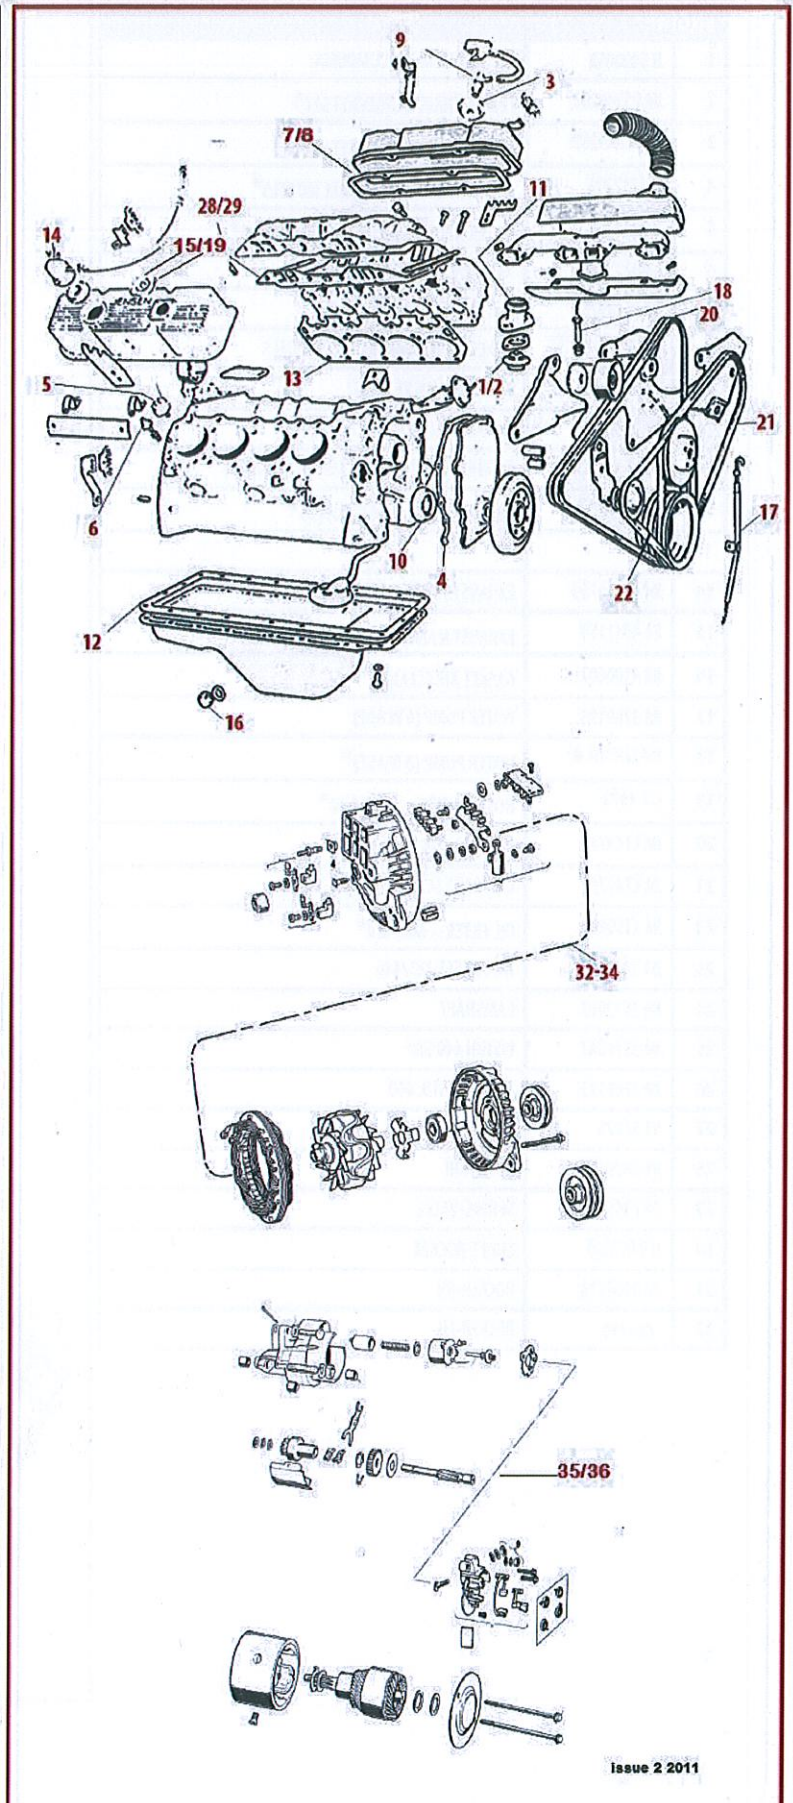

ENGINE		
1	JJ 3420053	TIMING CHAIN - ALL MODELS
2	JM P5249268	TIMING CHAIN & SPROCKET SET*
3	JM P5249269	TIMING CHAIN & SPROCKET SET-SP*
4	JJ 1737705	WATER PUMP GASKET - ALL MODELS*
5	JJ 1737761	WATER HOUSING GASKET - ALL MODELS*
6	JM 4271961	SEAL PACKAGE - REAR MAIN
7	JM 3549975	INLET VALVE - ALL MODELS
8	JJ 1881794SET	STD CON ROD BEARING - ALL MODELS
9	JJ 3671616	OIL SEAL - VALVE STEM
10	JM 2532491	SPROCKET SMALL - ALL MODELS
11	JM 2536121	ENGINE MOUNTING BRACKET - ALL MODELS
12	JM 3751613	ROD FUEL PUMP - ALL MODELS*
13		
14	JM P3690709	EXHAUST VALVE - ALL MODELS STD
15	JM 4041150	EXHAUST MANIFOLD NUT LONG - MK.III*
16	JM 4100602	GASKET AIR CLEANER*
17	JM 3780196	WATER PUMP (6 BLADE)
18	JM 378019 #	WATER PUMP (8 BLADE)*
19	CT 4973	HOSE OIL PIPE - MK.II & III*
20	JM CT4974	HOSE OIL PIPE MK.II & III*
21	JM CT4975	OIL FILTER SCREW ON - MK.II & III
22	JM CT5002	OIL FILTER - MK.I & II*
23	JM 2808569	TAPPET SET 383/440
24	JM 3512907	CAMSHAFT
25	JM 3579047	PISTON 440 STD
26	JM 3780123	RING SET. STD. 440
27	JM 52275	MAINS SET 440 STD
28	JM 2899595	PUSH ROD
29	JM P3690933	SPRING-VALVE
30	JJ 2465850	SHAFT-ROCKER
31	JM 3004718	ROCKER-RH
32	3004719	ROCKER-LH