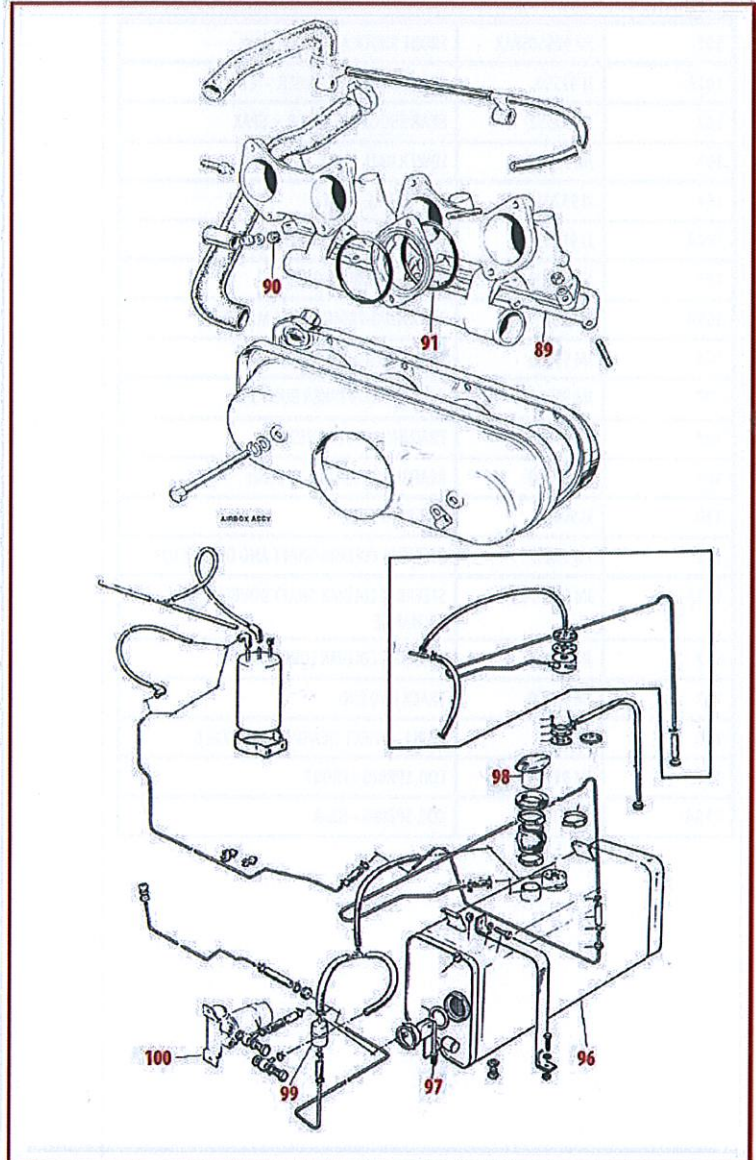

FUEL SYSTEM

89	JM 93554	INLET MANIFOLD GASKET
90	JM 93630	THACKERY WASHER
91	JM 93631	CARB TO MANIFOLD O RING (STROMBERG)
91A	JM 93557	CARB TO MANIFOLD O RING (DELLORTO)
92	JM 93948	SERVICE KIT (STOMBERG)*
93	JM 93686	GASKET KIT (DELLORTO)*
93A	JM 93685	DIAPHRAM—PUMP (DELLORTO)*
94	JM 93013	AIR FILTER ELEMENT*
95	JM 91805	HOSE AIR CLEANER TO AIR BOX*
96	JJ 97519	FUEL TANK GT
97	JJ 91169	TANK SENDER UNIT
98	JM 98825	LOCKABLE FUEL FILLER CAP
99	JM 98194	FUEL FILTER
100	JM 91434	FUEL PUMP
100A	JM 91434EN	FUEL PUMP (ELECTRONIC)
100B	JM 94074/5	DELLORTO 45E CARBS EXCHANGE*
100C	JM 93674/5	DELLORTO 40E CARBS EXCHANGE*
100D	JM 94181	AIR BOX ASSY (DELLORTO)*