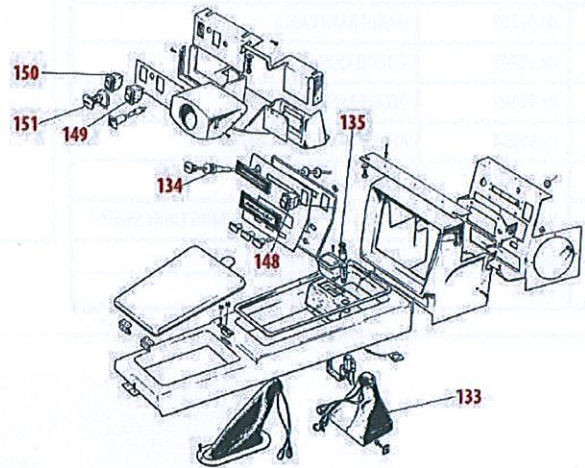

ELECTRICS & SWITCHES

148	JM 90614	HEATER FAN SWITCH
149	JM 90613	HAZARD WARNING SWITCH
150	JM 90608	HEADLIGHT SWITCH
151	JJ 92542	PANEL LIGHT RHEOSTAT SWITCH
152	JM 93896/4	DIRECTION INDICATOR SWITCH RLHD (PAGE 5)
153	JM 93897/5	WIPER SWITCH RLHD (PAGE 5)
154	JM 94197	HEADLIGHT UNIT
155	JJ 91484	FRONT SIDE/FLASHER ASSY HEALEY 4 SPEED
156	90600	REAR No. PLATE LAMP
157	JJ 40588	FRONT SIDE/FLASHER ASSY HEALEY 5 SPEED GT
157A	90597	FRONT SIDE/FLASHER ASSY HEALEY USA ONLY
158	JM 92613	SIDE REPEATED FLASHER
159	JJ 97086	REAR LAMP CLUSTER ASSY LH
159A	JJ 97087	REAR LAMP CLUSTER ASSY RH
160	JJ 93904	RED LENS
161	JJ 94198	AMBER LENS
162	JJ 93904	WHITE LENS
163	JJ 93016	WIPER MOTOR*
164	JM 99240	WASHER BOTTLE WITH MOTOR (REPLACE MENT)*
164A	JM 91701	WASHER BOTTLE WITH MOTOR(ORIGINAL)*
165	JM 91405	WIPER BLADE-BLACK*
166	CT4823	WIPER BLADE - STALINESS STEEL*
167	JM 91428	WATER REMPERATURE SENDER*
168	JM 91676	STARTER MOTOR* HIGH TORQUE
169	JJ 90602	FRONT SIDEMARKER LH
169A	JJ 90603	FRONT SIDEMARKER RH