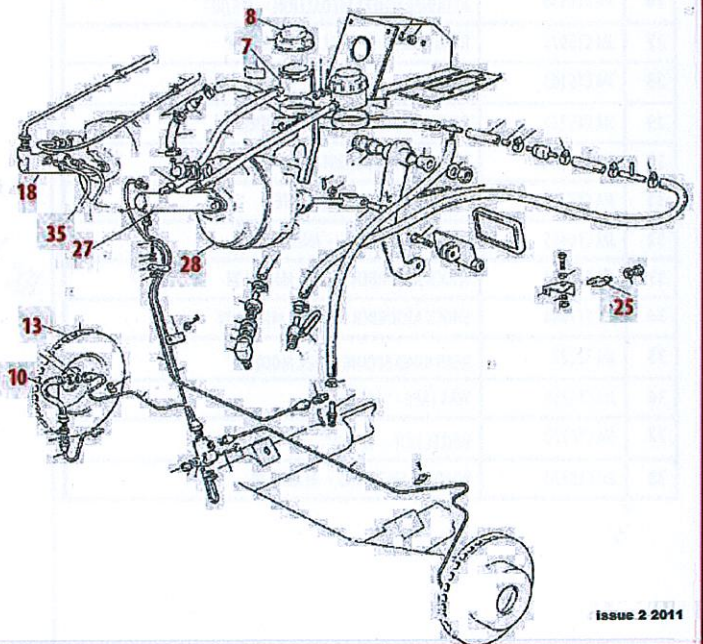

1	JJ 002	DUNLOP CALIPER KIT FRONT - CV8 & INT MK1*
2	JM 003	DUNLOP CALIPER KIT REAR - CV8* & INT MK1*
3	299	HANDBRAKE PADS - INT MK.I & CV8*
4	298	BRAKE PADS - INT MK.I & CV8*
5	JM 7905	DISC FRONT & REAR - INT MK.I & CV8*
6	JM 26107	FRONT BRAKE DISC - MK.II*
7	JM 26878	RESERVOIR BASE FLUID - MK.II & III
8	JM 27219	BRAKE FLUID RESERVOIR CAP AND SWITCH
9	JM 27247	DISC BRAKE FRONT - FF*
10	JM CT3250	DISC REAR BRAKE - MK.II & FF
11	JM CT 8541	BRAKE HOSE FRONT*
12	JM CT8540	BRAKE HOSE REAR*
13	JM CT4853	DISC BRAKE VENTED FRONT - MK.III
14	JM CT4966	DISC BRAKE VENTED REAR - MK.III*
15	JM CT5457	CALIPER SEAL KIT REAR
16	JJ CT5336	PADS BRAKE REAR - MK.II & EARLY MK.III
17	JJ CT5337	PADS BRAKE FRONT - MK.II & EARLY MK.III
18	JM CT5367	MASTER CYLINDER - MK.II & EARLY MK.III
19		
20	JM CT5456	CALIPER SEAL KIT FRONT - ALL MODELS
21	JM CT5473	BRAKE PISTON ASSY LARGE-MK.II & MK.III (FRONT)
22	JM CT5474	BRAKE PISTON ASSY SMALL-MK.II & MK.III (FRONT)
23	JM CT5479	BRAKE PISTON ASSY SMALL - MK.II & MK.III (REAR)
24	JM CT5482	BRAKE PISTON ASSY LARGE - MK.II & MK.III (REAR)
25	JM CT3928	BRAKE WARNING SWITCH - MK.II & MK.III*
26	JM CT5535	HANDBRAKE PADS - MK.II & MK.III
27	JM CT5642	MASTER CYLINDER (FAG) J SERIES MK.III
28	JM CT5641EX	SERVO FAG EXCHANGE
29	JM CT5643	SUPER VAC KIT - MK.II & MK.III
30	JM CT5644	VALVE KIT - MK.II & MK.III*
31	CT 5651EX	CALIPER LHF EXCHANGE
32	CT5652EX	CALIPER RHF EXCHANGE
33	CT 6813EX	CALIPER REAR LH - MK.III EXCHANGE
34	CT 6814EX	CALIPER REAR RH - MK.III EXCHANGE

* NOT ILLUSTRATED