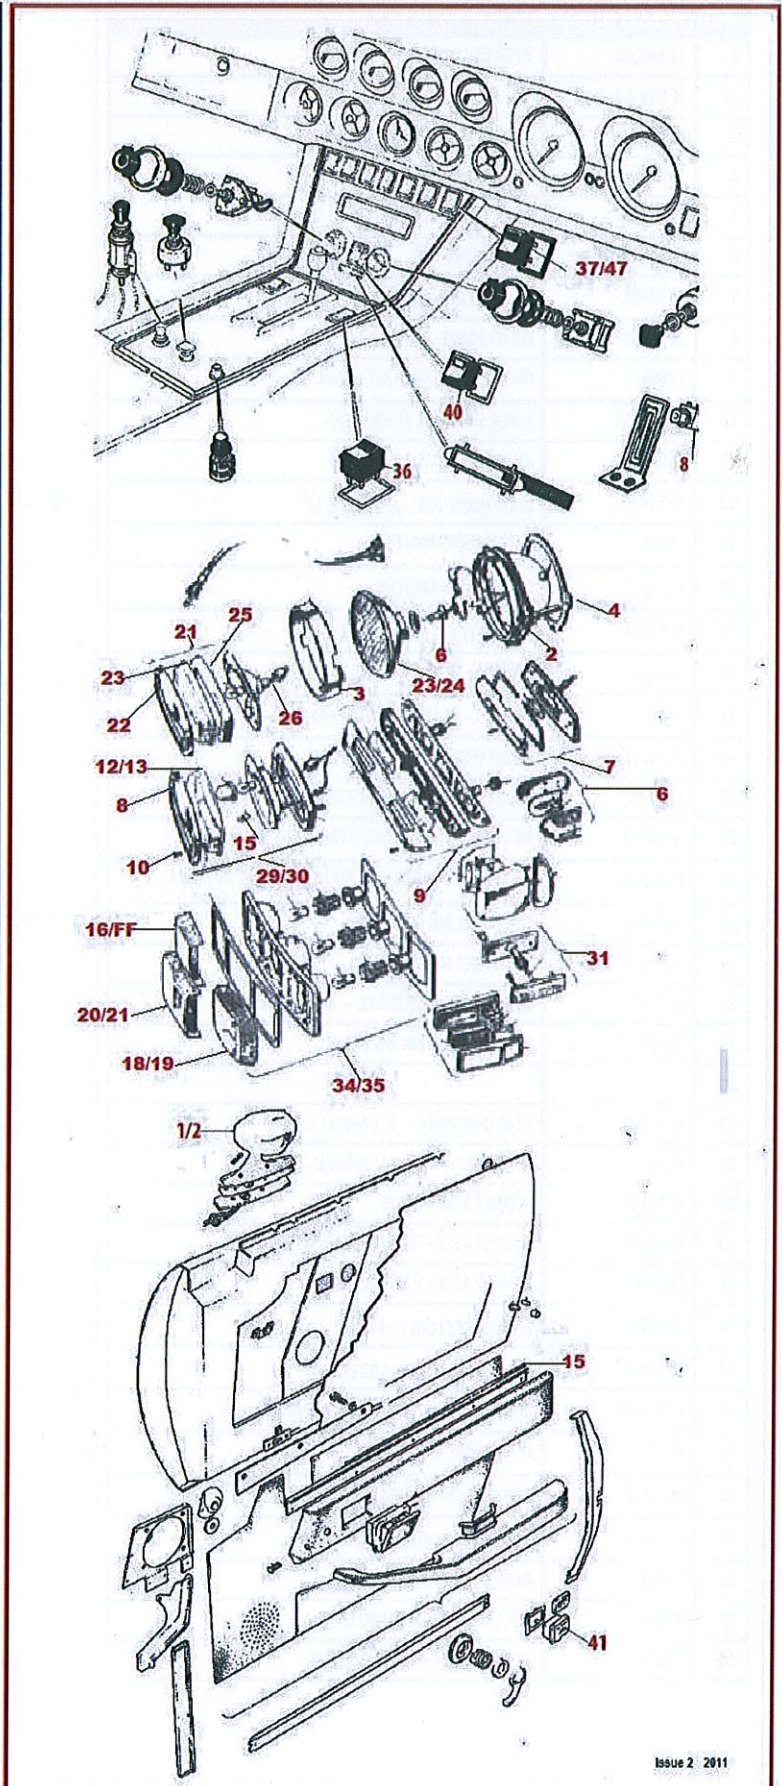

1	50908	DOOR MIRROR - REMOTE RH
2	77123	DOOR MIRROR - REMOTE LH
3	JM 52383	DOOR MIRROR - LH - MANUAL
4	JM 52384	DOOR - MIRROR - RH - MANUAL
5	JJ CT 5934	GASKET HEADLAMP
6	JM 71113	BONNET LAMP
7	JM 76011	INTERIOR LAMP
8	JM CT2526	DIP SWITCH - ALL MODELS
9	JJ CT4821/2	WINDSHIELD WIPER ARM - MK.I,II,III & FF*
10	JM CT4827	REAR NUMBER PLATE LIGHT - MK.II & MK.III*
12	JM CT5188	LENS SIDE LIGHT LH - MK.II & MK.III*
13	JM CT5189	LENS SIDE LIGHT RH - MK.II & MK.III*
15		
16	JJ CT5460	REAR REVERSE LENS LH - MK. II & MK. III
17	JJ CT5461	REAR REVERSE LENS RH - MK. II & MK. III
18	JJ CT5466	AMBER LENS RH REAR-MK. II & MK. III
19	JJ CT5490	AMBER LENS LH REAR-MK.II & MK. III
20	JJ CT5495	RED LENS REAR - MK.II & MK.III LH
21	JJ CT5496	RED LENS REAR - MK.II & MK.III RH
23	JM CT5297	HEADLAMP MAIN BEAM - MK.II & MK.III
24	JM CT5186	HEADLAMP DIP BEAM - MK.II & MK.III
28	JM CT6142	DELAY RELAY INT LIGHT - MK.II & MK.III*
29	JM CT3923	FRONT SIDE LIGHT RH - INT & FF
30	JM CT3924	FRONT SIDE LIGHT LH - INT & FF
31	JM 92613	REPEATER FLASH LAMP
32	JJ 2520903	WINDOW MOTOR ONLY- LH*
33	JJ 2520902	WINDOW MOTOR ONLY- RH*
34	JJ CT4227	REAR LIGHT ASSY RH - MK.II & MK.III
35	JJ CT4228	REAR LIGHT ASSY LH - MK.II & MK.III
36	JM CT6399	WINDOW SWITCH - MK.III
37	JM CT8364	PANEL SWITCH - MK.III
38	JM CT8366	HORN SWITCH - MK.III
39	CT8363	PARK LIGHT SWITCH - MK.III
40	JJ CT6500	A/C SWITCH - MK.III
41	JM CT6499	DOOR LOCK SWITCH - MK.III
42	JM CT8364	LIGHT SWITCH - MK.III
43	JM CT8365	HAZARD SWITCH - MK.III
44	JM CT8367	FUEL SWITCH - MK.III
45	JM CT8369	DEMIST SWITCH - MK.III
46	JM CT8370	AERIAL SWITCH - MK.III
47	CT 8368	FOG SWITCH - MK.III