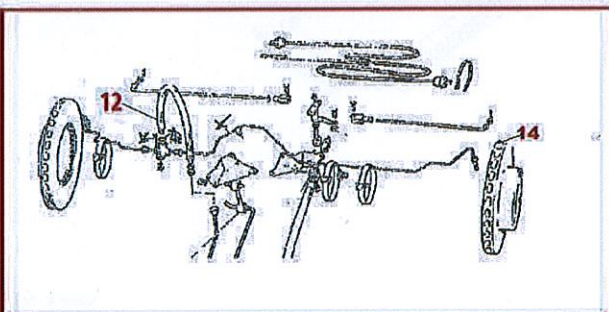

1	JJ 002	DUNLOP CALIPER KIT FRONT - CV8 & INT MK1*
2	JM 003	DUNLOP CALIPER KIT REAR - CV8* & INT MK1*
3	299	HANDBRAKE PADS - INT MK.I & CV8*
4	298	BRAKE PADS - INT MK.I & CV8*
5	JM 7905	DISC FRONT & REAR - INT MK.I & CV8*
6	JM 26107	FRONT BRAKE DISC - MK.II*
7	JM 26878	RESERVOIR BASE FLUID - MK.II & III
8	JM 27219	BRAKE FLUID RESERVOIR CAP AND SWITCH
9	JM 27247	DISC BRAKE FRONT - FF*
10	JM CT3250	DISC REAR BRAKE - MK.II & FF
11	JM CT 8541	BRAKE HOSE FRONT*
12	JM CT8540	BRAKE HOSE REAR*
13	JM CT4853	DISC BRAKE VENTED FRONT - MK.III
14	JM CT4966	DISC BRAKE VENTED REAR - MK.III*
15	JM CT5457	CALIPER SEAL KIT REAR
16	JJ CT5336	PADS BRAKE REAR - MK.II & EARLY MK.III
17	JJ CT5337	PADS BRAKE FRONT - MK.II & EARLY MK.III
18	JM CT5367	MASTER CYLINDER - MK.II & EARLY MK.III
19		
20	JM CT5456	CALIPER SEAL KIT FRONT - ALL MODELS
21	JM CT5473	BRAKE PISTON ASSY LARGE-MK.II & MK.III (FRONT)
22	JM CT5474	BRAKE PISTON ASSY SMALL-MK.II & MK.III (FRONT)
23	JM CT5479	BRAKE PISTON ASSY SMALL - MK.II & MK.III (REAR)
24	JM CT5482	BRAKE PISTON ASSY LARGE - MK.II & MK.III (REAR)
25	JM CT3928	BRAKE WARNING SWITCH - MK.II & MK.III*
26	JM CT5535	HANDBRAKE PADS - MK.II & MK.III
27	JM CT5642	MASTER CYLINDER (FAG) J SERIES MK.III
28	JM CT5641EX	SERVO FAG EXCHANGE
29	JM CT5643	SUPER VAC KIT - MK.II & MK.III
30	JM CT5644	VALVE KIT - MK.II & MK.III*
31	CT 5651EX	CALIPER LHF EXCHANGE
32	CT5652EX	CALIPER RHF EXCHANGE
33	CT 6813EX	CALIPER REAR LH - MK.III EXCHANGE
34	CT 6814EX	CALIPER REAR RH - MK.III EXCHANGE

* NOT ILLUSTRATED