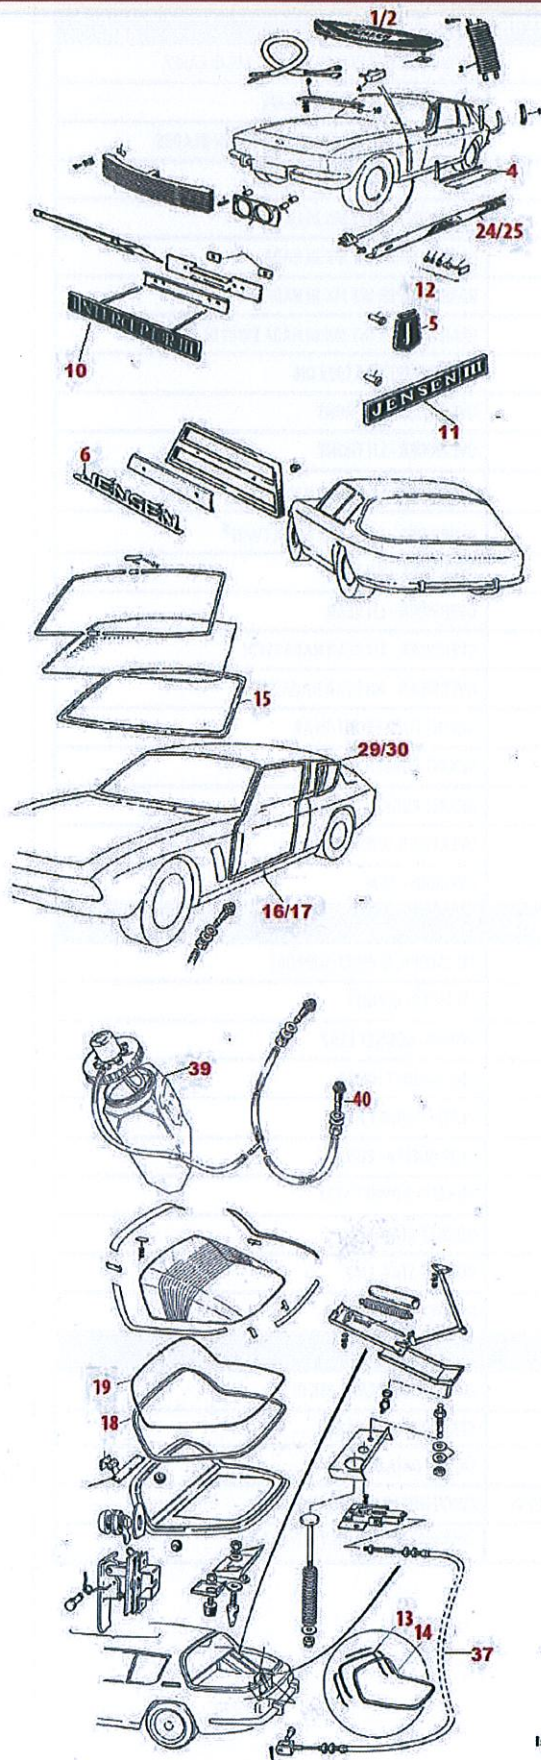

RUBBERS & SEALS

13	JM 70916	TOP BOOT RUBBER - ALL MODELS
14	JM 70973	BOOT RAIL RUBBER - ALL MODELS
15	JM 70910	WINDSCREEN RUBBER - ALL MODELS
16	JM 71536	DOOR SEAL (BODY) ALL MODELS RH
17	JM 71537	DOOR SEAL (BODY) ALL MODELS LH
18	JM 70977	REAR SCREEN RUBBER
19	JM 70978	REAR SCREEN FILLER RUBBER
20	JM 72398	DOOR QUARTER LIGHT SEAL*
21	JM 72399	DOOR QUARTER LIGHT SEAL*
22	JM 72124	HANDLE GASKETS*
23	JM 75621	WINDOW CHANNEL- 3 REQUIRED*
24	JE 75233	OUTER SILL FINISHER RH
25	JE 75233	OUTER SILL FINISHER LH
26	JM 75071	DOOR FRAME TOP SEAL*
27	JM 75116	DOOR WAIST SEAL - ALL MODELS* OUTER
29	JM 76731	REAR QTR LIGHT SEAL - ALL MODELS RH*
30	JM 76732	REAR QTR LIGHT SEAL - ALL MODELS LH*

ACCELLERATER & CABLES

31	JJ CT6168	HANDBRAKE CABLE - MK.II & MK.III*
32	JJ CT6564	ACCELERATOR CABLE LHD - MK.II & EARLY MK.III*
33	JJ CT6565	ACCELERATOR CABLE RHD - MK.II & EARLY MK.III*
34	JM CT7211	ACCELERATOR CABLE - J SERIES*
35	JM CT2580	SPEEDO CABLE*
36	JM 72233	BONNET RELEASE SEE PAGE 12
37	JM 74518	BOOT RELEASE
38	JM CT2622	GEAR SHIFT*
39	JM91701	WASHER BOTTLE ASSY
40	JM 91702	JET - WASHER