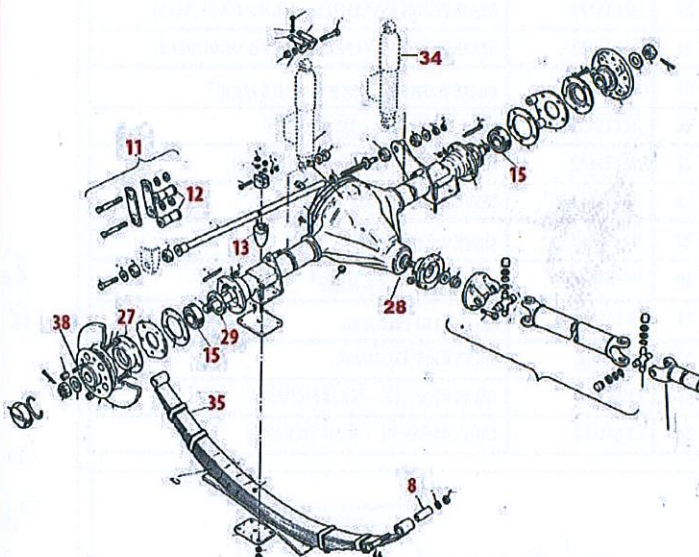

SUSPENSION

5	JJ 26868	LINK - ANTI ROLL BAR RH
6	JJ 26869	LINK - ANTI ROLL BAR LH
7	JM CT3419	STUB AXLE
8	JM 26108	REAR SPRING BUSH - ALL MODELS
9	JM CT3436	TAB WASHER
10	JM CT199	FRONT SPRING - MK.I*
11	JM CT236	SHACKLE - REAR SPRING*
12	JM CT282	SHACKLE BUSH
13	CT8108	REAR SPRING BUMP RUBBER - ALL MODELS*
14	JM CT387	ANTI ROLL BAR RUBBER - ALL MODELS
15	CT5074	BEARING REAR
16	JM CT3420	TOP BALL JOINT FRONT SUSPENSION
17	JM52158	BALL JOINT KIT (See Separate Parts)*
18	JM CT3423	BUSH FRONT SUSPENSION TOP
19	JM CT3430	PRESCOLLAN WASHER FRONT SUSPENSION TOP
20	JM CT3432	BOTTOM BALL JOINT
21	JM CT3443	BUSH FRONT SUSPENSION BOTTOM
22	JM CT3445	PRESCOLLAN WASHER FRONT SUSPENSION BOTTOM
23	JM CT3447F	HUB OIL SEAL - MK.I LATE & MK.II & III
24	JM CT3618	REBOUND RUBBER FRONT SUSPENSION INT. I TO MK.III
25	JM CT3619	BUMP STOP RUBBER - MK.I LATE AND MK.II & III
26	JM CT6138	RETAINER WHEEL MEDALLION - MK.III*
27	JM CT5075	REAR HUB SEAL - ALL MODELS
28	JM CT5163	DIFFERENTIAL OIL SEAL - ALL MODELS*
29	JM CT5222	OIL SEAL AXLE REAR - ALL MODELS
30	JM CT 5795	FRONT WHEEL BEARING INNER
31	JM CT5796	FRONT WHEEL BEARING OUTER
32	JM CT6415	FRONT COIL SPRING - MK.II & III
33	JM CT6684	SHOCK ABSORBER REAR- MK.II & III
34	JM CT7964	SHOCK ABSORBER FRONT - MK.II & III
35	JM 52227	REAR ROAD SPRING - ALL MODELS*
36	JM CT6758	WAX TAPE - SPRINGS
37	JM CT6270	WHEEL NUT - MK.III*
38	JM CT8170	ROAD WHEEL STUDS - MK.II & III