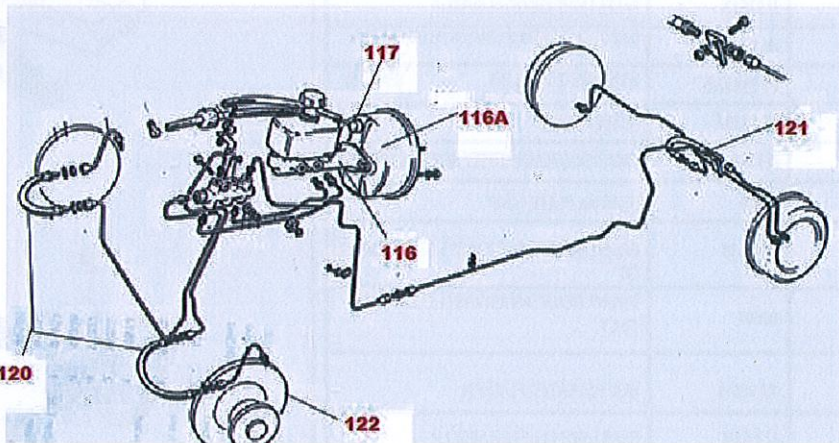

BRAKES & FOOT CONTROLS

116	JM 93056	MASTER CYLINDER
116A	JM 93055EX	SERVO EXCHANGE
117	JJ 93058	SERVO NON RETURN VALVE KIT*
118	JJ 91304	FRONT BRAKE PADS
119	JJ 93039	REAR BRAKE SHOES (GIRLING)
119A	JM 94257	REAR BRAKE SHOES (LOCKHEED) SET
120	JM 91635	FRONT BRAKE HOSE
121	JJ 91632	REAR BRAKE HOSE
122	JM 93238	BRAKE DISC
122A	JM 93842	BRAKE DRUM - REAR
123	JM 93042	WHEEL CYLINDER (GIRLING)
123A	JM 94241	WHEEL CYLINDER (LOCKHEED)
124	JM 97798	HANDBRAKE CABLE
125	JM 91007	CLUTCH CABLE
126	JM 91707	ACCELERATOR CABLE RHD
127	JM 91254	BRAKE STOP LIGHT SWITCH
127A	JM 90241	RUBBER - FOOT PEDAL
127B	JM91936	SWITCH - HANBRAKE WARNING LIGHT SWITCH
128	93031	SEAL KIT - CALIPER
129	93030	PISTON - CALIPER

Issue 2 2011