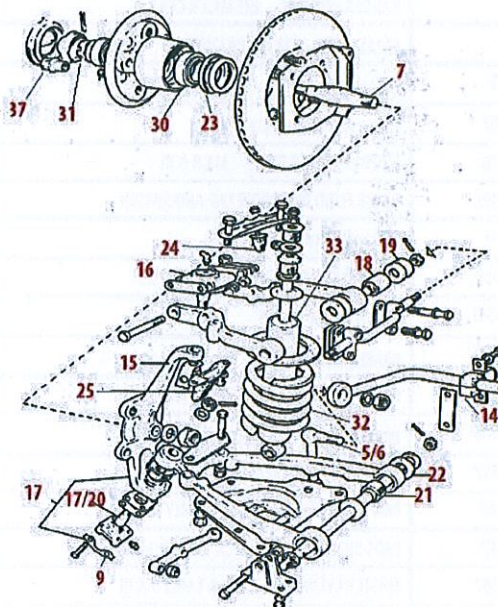

SUSPENSION

5	JJ 26868	LINK - ANTI ROLL BAR RH
6	JJ 26869	LINK - ANTI ROLL BAR LH
7	JM CT3419	STUB AXLE
8	JM 26108	REAR SPRING BUSH - ALL MODELS
9	JM CT3436	TAB WASHER
10	JM CT199	FRONT SPRING - MK.I*
11	JM CT236	SHACKLE - REAR SPRING*
12	JM CT282	SHACKLE BUSH
13	CT8108	REAR SPRING BUMP RUBBER - ALL MODELS*
14	JM CT387	ANTI ROLL BAR RUBBER - ALL MODELS
15	CT5074	BEARING REAR
16	JM CT3420	TOP BALL JOINT FRONT SUSPENSION
17	JM52158	BALL JOINT KIT (See Separate Parts)*
18	JM CT3423	BUSH FRONT SUSPENSION TOP
19	JM CT3430	PRESCOLLAN WASHER FRONT SUSPENSION TOP
20	JM CT3432	BOTTOM BALL JOINT
21	JM CT3443	BUSH FRONT SUSPENSION BOTTOM
22	JM CT3445	PRESCOLLAN WASHER FRONT SUSPENSION BOTTOM
23	JM CT3447F	HUB OIL SEAL - MK.I LATE & MK.II & III
24	JM CT3618	REBOUND RUBBER FRONT SUSPENSION INT. I TO MK.III
25	JM CT3619	BUMP STOP RUBBER - MK.I LATE AND MK.II & III
26	JM CT6138	RETAINER WHEEL MEDALLION - MK.III*
27	JM CT5075	REAR HUB SEAL - ALL MODELS
28	JM CT5163	DIFFERENTIAL OIL SEAL - ALL MODELS*
29	JM CT5222	OIL SEAL AXLE REAR - ALL MODELS
30	JM CT 5795	FRONT WHEEL BEARING INNER
31	JM CT5796	FRONT WHEEL BEARING OUTER
32	JM CT6415	FRONT COIL SPRING - MK.II & III
33	JM CT6684	SHOCK ABSORBER REAR- MK.II & III
34	JM CT7964	SHOCK ABSORBER FRONT - MK.II & III
35	JM 52227	REAR ROAD SPRING - ALL MODELS*
36	JM CT6758	WAX TAPE - SPRINGS
37	JM CT6270	WHEEL NUT - MK.III*
38	JM CT8170	ROAD WHEEL STUDS - MK.II & III