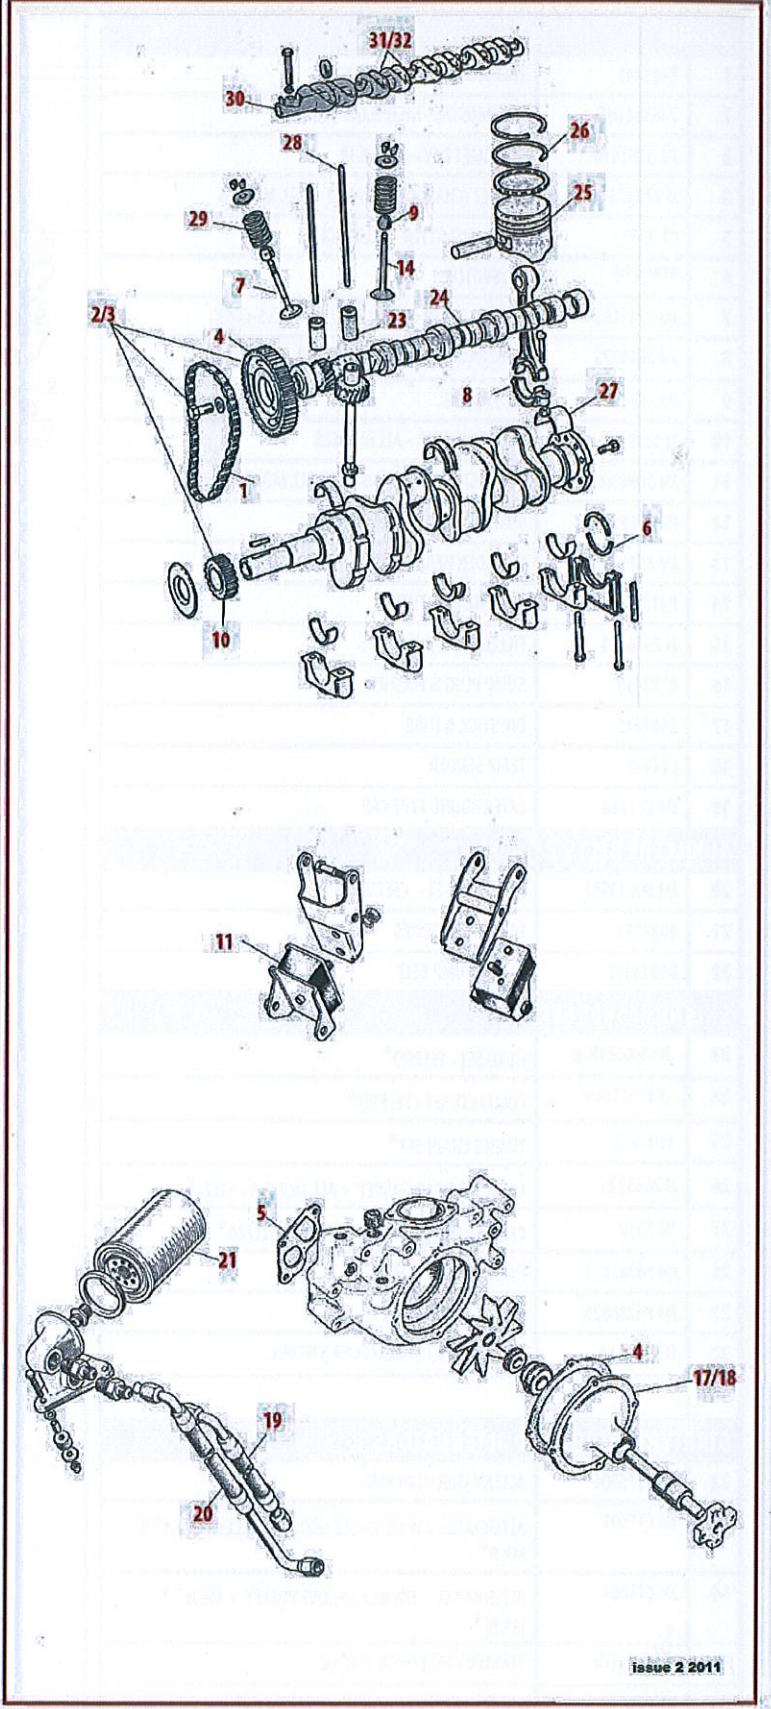

ENGINE		
1	JJ 3420053	TIMING CHAIN - ALL MODELS
2	JM P5249268	TIMING CHAIN & SPROCKET SET*
3	JM P5249269	TIMING CHAIN & SPROCKET SET-SP*
4	JJ 1737705	WATER PUMP GASKET - ALL MODELS*
5	JJ 1737761	WATER HOUSING GASKET - ALL MODELS*
6	JM 4271961	SEAL PACKAGE - REAR MAIN
7	JM 3549975	INLET VALVE - ALL MODELS
8	JJ 1881794SET	STD CON ROD BEARING - ALL MODELS
9	JJ 3671616	OIL SEAL - VALVE STEM
10	JM 2532491	SPROCKET SMALL - ALL MODELS
11	JM 2536121	ENGINE MOUNTING BRACKET - ALL MODELS
12	JM 3751613	ROD FUEL PUMP - ALL MODELS*
13		
14	JM P3690709	EXHAUST VALVE - ALL MODELS STD
15	JM 4041150	EXHAUST MANIFOLD NUT LONG - MK.III*
16	JM 4100602	GASKET AIR CLEANER*
17	JM 3780196	WATER PUMP (6 BLADE)
18	JM 378019 #	WATER PUMP (8 BLADE)*
19	CT 4973	HOSE OIL PIPE - MK.II & III*
20	JM CT4974	HOSE OIL PIPE MK.II & III*
21	JM CT4975	OIL FILTER SCREW ON - MK.II & III
22	JM CT5002	OIL FILTER - MK.I & II*
23	JM 2808569	TAPPET SET 383/440
24	JM 3512907	CAMSHAFT
25	JM 3579047	PISTON 440 STD
26	JM 3780123	RING SET. STD. 440
27	JM 52275	MAINS SET 440 STD
28	JM 2899595	PUSH ROD
29	JM P3690933	SPRING-VALVE
30	JJ 2465850	SHAFT-ROCKER
31	JM 3004718	ROCKER-RH
32	3004719	ROCKER-LH

issue 2 2011

* NOT ILLUSTRATED