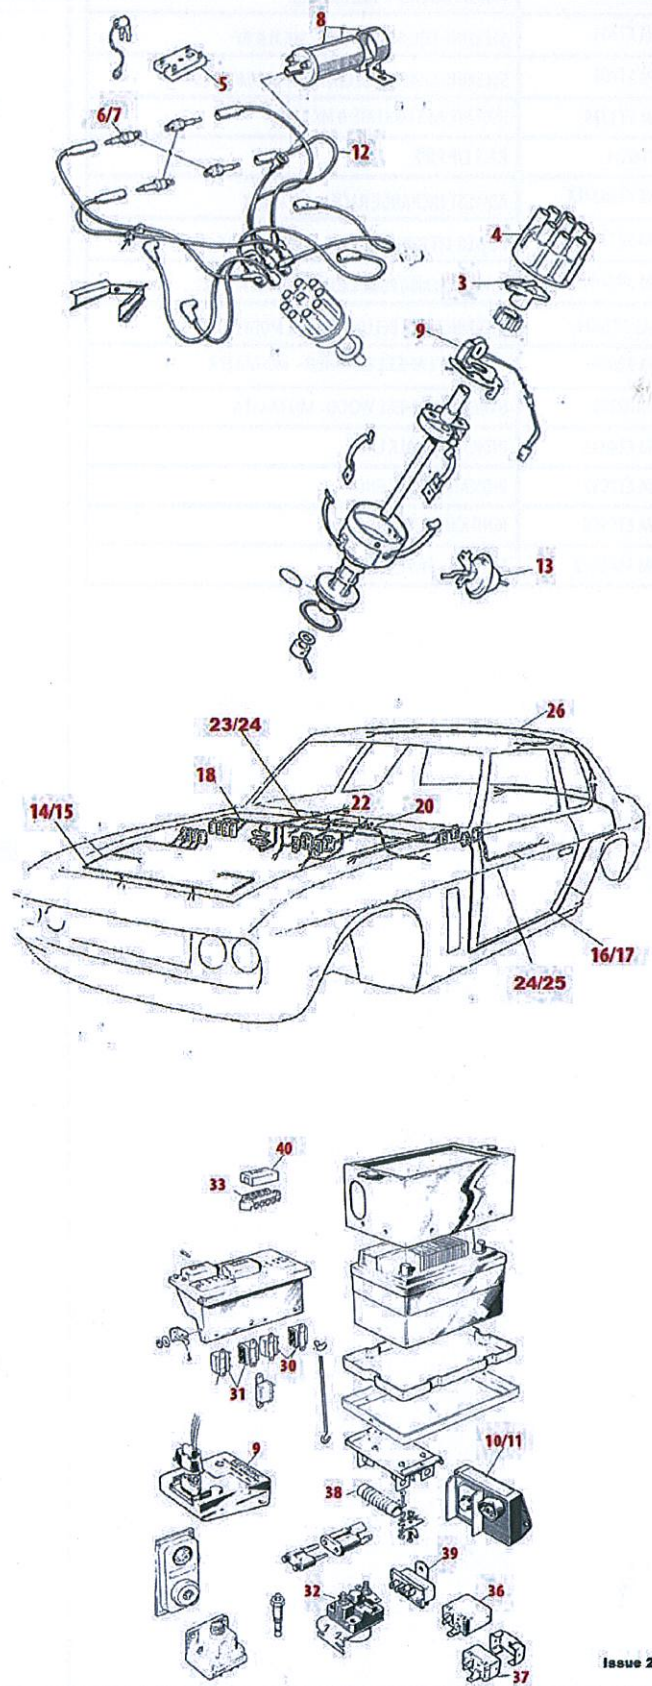

WIRING HARNESS, CABLES & LEADS

14	JM CT7154	FORWARD HARNESS RHD MK III
15	JM CT7673	FORWARD HARNESS LHD MK III
16	JM CT7153	BODY HARNESS RHD MK III
17	JM CT7672	BODY HARNESS LHD MK III
18	JM CT7155	FACIA PANEL HARNESS RHD MK III
19	JM CT7671	FACIA PANEL HARNESS LHD MK III
20	JM CT6398	SWITCH PANEL HARNESS
21	JM CT6401	GEARBOX HARNESS*
22	JM CT6471	DOOR HARNESS- RH-RHD MK III
23	JJ CT6485	DOOR HARNESS- RH LHD MK III
24	JJ CT6472	DOOR HARNESS- LH RHD MK III
25	JJ CT6486	DOOR HARNESS- LH LHD MK III
26	JM CT3920	INTERIA LIGHT HARNESS
27	JM CT4886	BATTERY LEAD- POS TO SOLOINOID*
28	JM CT2564	BATTERY LEAD-POSITIVE- SOLOINOID STARTER*
29	JJ CT2546	BATTERY LEAD - NEGATIVE*

ELECTRICS & SWITCHES

30	JM 92993	RELAY 4 PIN - MKII - MKIII & FF
31	JM CT1802	RELAY 5 PIN
32	JM CT3335	STARTER SOLENOID - ALL MODELS
33	JM CT3925	FUSE BLOCK - MK.II & MK.III & FF
34	CT3942	WINDSCREEN WIPER MOTOR*
35	JM CT3945	WINDSCREEN WIPER WHEEL BOX - MK.II & MK.III & FF*
36	JM 90629	HAZARD WARNING UNIT
37	JM 91174	FLASHER UNIT
38	JM CT4476	RESISTOR- BLOWER MOTOR
39	JJ 91712	VOLTAGE STABILIZER
40	JM CT5499	FUSE BLOCK COVER - MK.II & MK.III

* NOT ILLUSTRATED