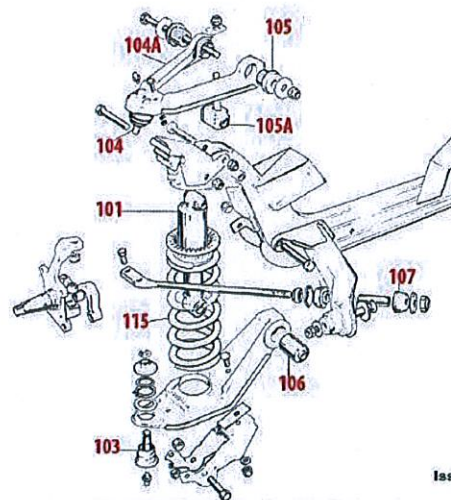

STEERING & SUSPENSION

101	JM 92550SPAX	FRONT SHOCK ABSORBER-SPAX
101A	JJ 92550	FRONT SHOCK ABSORBER - GIRLING
102	JM 92552	REAR SHOCK ABSORBER - SPAX
103	JM 93207	LOWER BALL JOINT
104	JJ 93201	UPPER BALL JOINT
104A	JJ 91289	UPPER WISHBONE ASSEMBLY
105	JM 93200	UPPER WISHBONE BUSH
105A	JE 91281	MOUNTING-FRONT CROSS MEMBER
106	JM 93206	LOWER SUSPENSION ARM BUSH
107	JM 91310/1	CONTROL ARM INNER BUSH SET
108	JM 91696	TRAILING ARM BUSHES
109	JM 91398	REAR UPPER ARM REAR BUSH
110	JJ 90469	STEERING RACK
111	JM 99447	STEERING COLUMN SHAFT AND DOUBLE U/J
111A	JM 99447EX	STEERING COLUMN SHAFT DOUBLE U/J EXCHANGE
112	JM 91335	STEERING COLUMN LOWER U/J
113	JM 93000	TRACK ROD END
114	WBK1	WBK1 - WHEEL BEARING KIT PAGE 6
115	JM 91194	COIL SPRING - FRONT
115A	JM 90827	COIL SPRING -REAR

Issue 2 2011