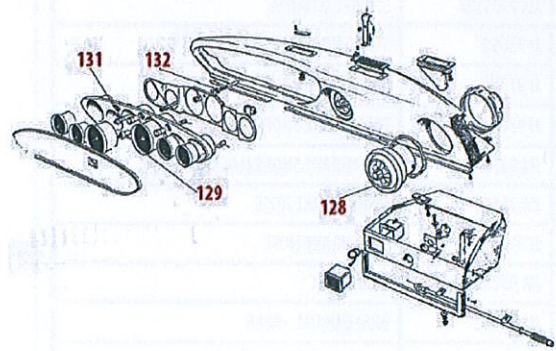

ELECTRICS & SWITCHES

148	JM 90614	HEATER FAN SWITCH
149	JM 90613	HAZARD WARNING SWITCH
150	JM 90608	HEADLIGHT SWITCH
151	JJ 92542	PANEL LIGHT RHEOSTAT SWITCH
152	JM 93896/4	DIRECTION INDICATOR SWITCH RLHD (PAGE 5)
153	JM 93897/5	WIPER SWITCH RLHD (PAGE 5)
154	JM 94197	HEADLIGHT UNIT
155	JJ 91484	FRONT SIDE/FLASHER ASSY HEALEY 4 SPEED
156	90600	REAR No. PLATE LAMP
157	JJ 40588	FRONT SIDE/FLASHER ASSY HEALEY 5 SPEED GT
157A	90597	FRONT SIDE/FLASHER ASSY HEALEY USA ONLY
158	JM 92613	SIDE REPEATED FLASHER
159	JJ 97086	REAR LAMP CLUSTER ASSY LH
159A	JJ 97087	REAR LAMP CLUSTER ASSY RH
160	JJ 93904	RED LENS
161	JJ 94198	AMBER LENS
162	JJ 93904	WHITE LENS
163	JJ 93016	WIPER MOTOR*
164	JM 99240	WASHER BOTTLE WITH MOTOR (REPLACE MENT)*
164A	JM 91701	WASHER BOTTLE WITH MOTOR(ORIGINAL)*
165	JM 91405	WIPER BLADE-BLACK*
166	CT4823	WIPER BLADE - STALINESS STEEL*
167	JM 91428	WATER REMPERATURE SENDER*
168	JM 91676	STARTER MOTOR* HIGH TORQUE
169	JJ 90602	FRONT SIDEMARKER LH
169A	JJ 90603	FRONT SIDEMARKER RH