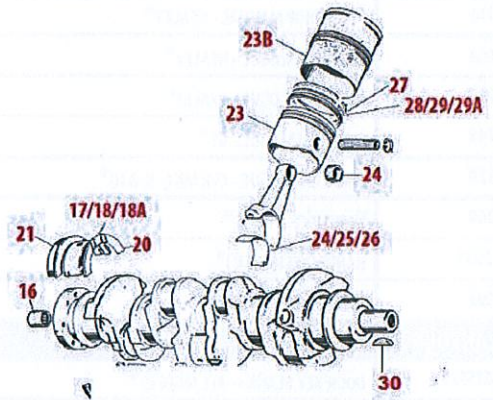

ENGINE		
1	JM 93595	VALVE GUIDE
2	JM 93599	INLET VALVE
3	JM 93600	EXHAUST VALVE
4	JM 93606	HEAD GASKET
5	JM 93557	CAMSHAFT O RING
6	JM 93611	CAMSHAFT OIL SEAL
7	JM 93613/60-130	SHIM - SIZES 60 TO 130
8	JM 93614	CAMSHAFT HOUSING GASKET
9	JJ 94047	CAMSHAFT COVER GASKET—CORK
9A	JM 94047L	CAMSHAFT COVER GASKET—FIBRE—LOTUS*
10	JM 93610	CAMSHAFT COVER BOLT WASHER
11	JM 94073	HEAD GASKET SET*
12	JM 93585	SUMP GASKET (PRIOR TO ENGINE 2760)*
13	JM 94067	SUMP GASKET (AFTER ENGINE 2760)*
14	JM 94598	SUMP GASKET SET (AFTER ENGINE 2760)*
15	JM 92093	ENGINE MOUNTING*
16	JM 91823	SPIGOT BEARING
17	JM 93510	MAIN BEARING STD
18	JM 93511	MAIN BEARING 0.010
18A	JM 93512	MAIN BEARING 0.020
20	JM 93513	THRUST WASHER
21	JM 93514	CRANK REAR OIL SEAL (PRIOR TO ENGINE 2760)
22	JM 94068	CRANK REAR LIP SEAL (AFTER ENGINE 2760)
23	JM 93516/STD	PISTON - STANDARD
23A	JM 93516/0.030	PISTON—0.030
23B	JM93516/LSTD	LINER—STANDARD
24	JM 93524	BIG END BEARING—STD
25	JM 93525	BIG END BEARING—0.010
26	JM 93526	BIG END BEARING—0.020
27	JM 93517	PISTON RING SET—TOP—LOTUS
28	JM 93518	PISTON RING SET—MIDDLE—LOTUS
29	JM 93519	PISTON RING SET—BOTTOM—LOTUS
29A	JM 93516/RS	RING SET—STANDARD - DEVES
29B	JM 93516/RS030	RING SET—0.030 - DEVES
30	JJ 93515	CRANK PULLEY WOODRUFF KEY
31	JM 94307	CAMSHAFT PULLEY
32	JM 93460	CAM BELT
33	JM 94691	CAM BELT TENSIONER