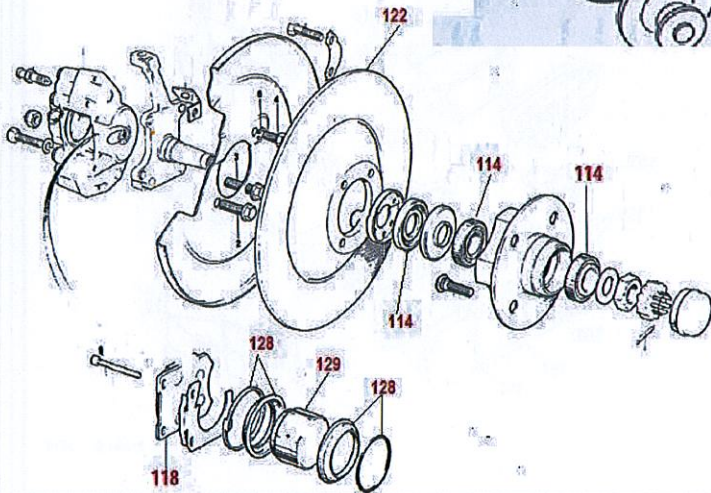

BRAKES & FOOT CONTROLS

116	JM 93056	MASTER CYLINDER
116A	JM 93055EX	SERVO EXCHANGE
117	JJ 93058	SERVO NON RETURN VALVE KIT*
118	JJ 91304	FRONT BRAKE PADS
119	JJ 93039	REAR BRAKE SHOES (GIRLING)
119A	JM 94257	REAR BRAKE SHOES (LOCKHEED) SET
120	JM 91635	FRONT BRAKE HOSE
121	JJ 91632	REAR BRAKE HOSE
122	JM 93238	BRAKE DISC
122A	JM 93842	BRAKE DRUM - REAR
123	JM 93042	WHEEL CYLINDER (GIRLING)
123A	JM 94241	WHEEL CYLINDER (LOCKHEED)
124	JM 97798	HANDBRAKE CABLE
125	JM 91007	CLUTCH CABLE
126	JM 91707	ACCELERATOR CABLE RHD
127	JM 91254	BRAKE STOP LIGHT SWITCH
127A	JM 90241	RUBBER - FOOT PEDAL
127B	JM91936	SWITCH - HANBRAKE WARNING LIGHT SWITCH
128	93031	SEAL KIT - CALIPER
129	93030	PISTON - CALIPER

Issue 2 2011