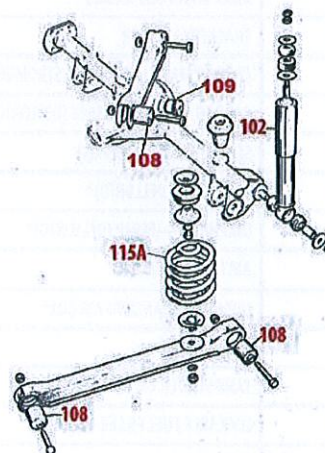

STEERING & SUSPENSION

101	JM 92550SPAX	FRONT SHOCK ABSORBER-SPAX
101A	JJ 92550	FRONT SHOCK ABSORBER - GIRLING
102	JM 92552	REAR SHOCK ABSORBER - SPAX
103	JM 93207	LOWER BALL JOINT
104	JJ 93201	UPPER BALL JOINT
104A	JJ 91289	UPPER WISHBONE ASSEMBLY
105	JM 93200	UPPER WISHBONE BUSH
105A	JE 91281	MOUNTING-FRONT CROSS MEMBER
106	JM 93206	LOWER SUSPENSION ARM BUSH
107	JM 91310/1	CONTROL ARM INNER BUSH SET
108	JM 91696	TRAILING ARM BUSHES
109	JM 91398	REAR UPPER ARM REAR BUSH
110	JJ 90469	STEERING RACK
111	JM 99447	STEERING COLUMN SHAFT AND DOUBLE U/J
111A	JM 99447EX	STEERING COLUMN SHAFT DOUBLE U/J EXCHANGE
112	JM 91335	STEERING COLUMN LOWER U/J
113	JM 93000	TRACK ROD END
114	WBK1	WBK1 - WHEEL BEARING KIT PAGE 6
115	JM 91194	COIL SPRING - FRONT
115A	JM 90827	COIL SPRING -REAR

Issue 2 2011