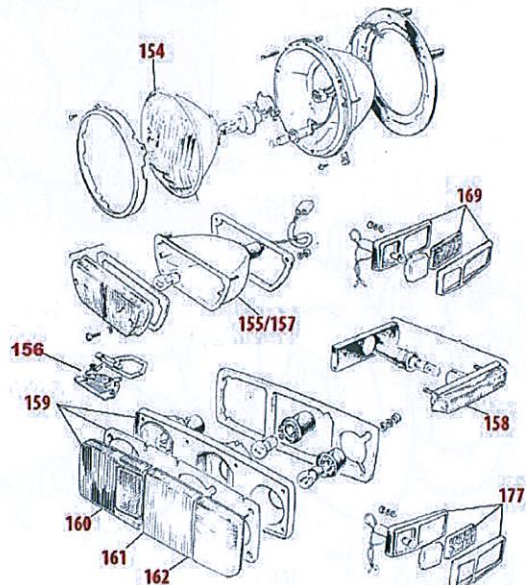

ELECTRICS & SWITCHES

148	JM 90614	HEATER FAN SWITCH
149	JM 90613	HAZARD WARNING SWITCH
150	JM 90608	HEADLIGHT SWITCH
151	JJ 92542	PANEL LIGHT RHEOSTAT SWITCH
152	JM 93896/4	DIRECTION INDICATOR SWITCH RLHD (PAGE 5)
153	JM 93897/5	WIPER SWITCH RLHD (PAGE 5)
154	JM 94197	HEADLIGHT UNIT
155	JJ 91484	FRONT SIDE/FLASHER ASSY HEALEY 4 SPEED
156	90600	REAR No. PLATE LAMP
157	JJ 40588	FRONT SIDE/FLASHER ASSY HEALEY 5 SPEED GT
157A	90597	FRONT SIDE/FLASHER ASSY HEALEY USA ONLY
158	JM 92613	SIDE REPEATED FLASHER
159	JJ 97086	REAR LAMP CLUSTER ASSY LH
159A	JJ 97087	REAR LAMP CLUSTER ASSY RH
160	JJ 93904	RED LENS
161	JJ 94198	AMBER LENS
162	JJ 93904	WHITE LENS
163	JJ 93016	WIPER MOTOR*
164	JM 99240	WASHER BOTTLE WITH MOTOR (REPLACE MENT)*
164A	JM 91701	WASHER BOTTLE WITH MOTOR(ORIGINAL)*
165	JM 91405	WIPER BLADE-BLACK*
166	CT4823	WIPER BLADE - STALINESS STEEL*
167	JM 91428	WATER REMPERATURE SENDER*
168	JM 91676	STARTER MOTOR* HIGH TORQUE
169	JJ 90602	FRONT SIDEMARKER LH
169A	JJ 90603	FRONT SIDEMARKER RH