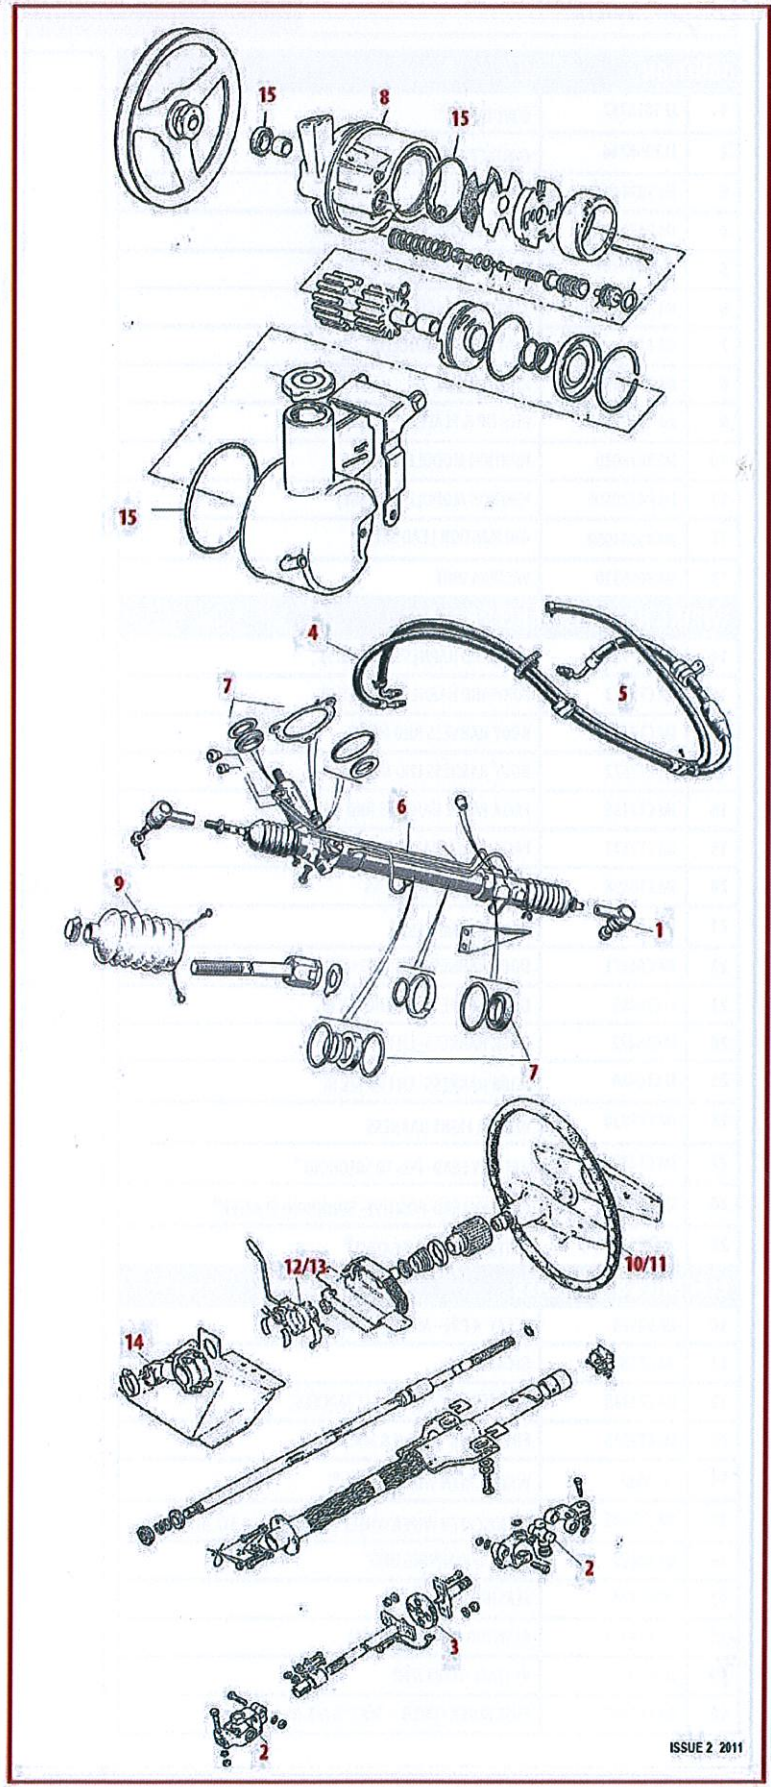

STEERING		
1	JM 26920	TRACK ROD END - ALL MODELS
2	JM CT311	STEERING COLUMN U/J KIT - MK.II & IIF
3	JM CT705	STEERING SHAFT FLEX CENTRE - ALL MODELS
4	JM CT3739	HOSE H/P P.A.S MK.I LATE & MK.II & III
5	CT4624	P.A.S L/P PIPE
6	JM CT5627EX	ADWEST EXCHANGE RACK - MK.II & III
7	JM 52139	POWER STEERING SEAL KIT - ALL MODELS
8	JM 3004800	POWER STEERING PUMP EXCHANGE - ALL MODELS
9	MS CT5824	STEERING RACK BELLOWS - ALL MODELS*
10	JM 52089	STEERING WHEEL LEATHER - MOTA-LITA
11	JM 52292	STEERING WHEEL WOOD - MOTA-LITA
12	JM CT4833	INDICATOR STALK LHD
13	JM CT3932	INDICATOR STALK RHD
14	JM CT5585	IGNITION SWITCH
15	JM 3685622	SEAL KIT - PAS PUMP