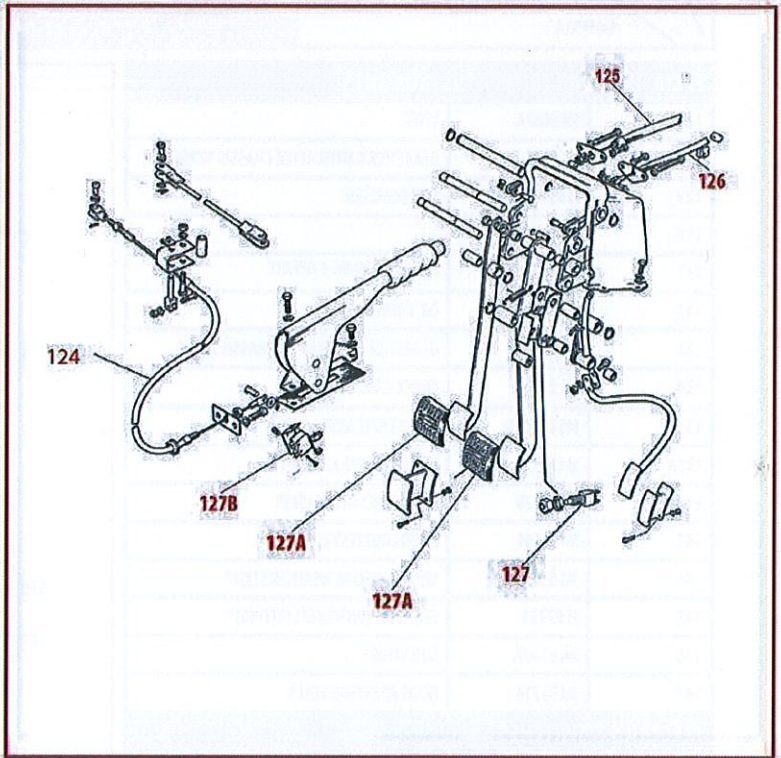

BRAKES & FOOT CONTROLS

116	JM 93056	MASTER CYLINDER
116A	JM 93055EX	SERVO EXCHANGE
117	JJ 93058	SERVO NON RETURN VALVE KIT*
118	JJ 91304	FRONT BRAKE PADS
119	JJ 93039	REAR BRAKE SHOES (GIRLING)
119A	JM 94257	REAR BRAKE SHOES (LOCKHEED) SET
120	JM 91635	FRONT BRAKE HOSE
121	JJ 91632	REAR BRAKE HOSE
122	JM 93238	BRAKE DISC
122A	JM 93842	BRAKE DRUM - REAR
123	JM 93042	WHEEL CYLINDER (GIRLING)
123A	JM 94241	WHEEL CYLINDER (LOCKHEED)
124	JM 97798	HANDBRAKE CABLE
125	JM 91007	CLUTCH CABLE
126	JM 91707	ACCELERATOR CABLE RHD
127	JM 91254	BRAKE STOP LIGHT SWITCH
127A	JM 90241	RUBBER - FOOT PEDAL
127B	JM91936	SWITCH - HANBRAKE WARNING LIGHT SWITCH
128	93031	SEAL KIT - CALIPER
129	93030	PISTON - CALIPER

Issue 2 2011