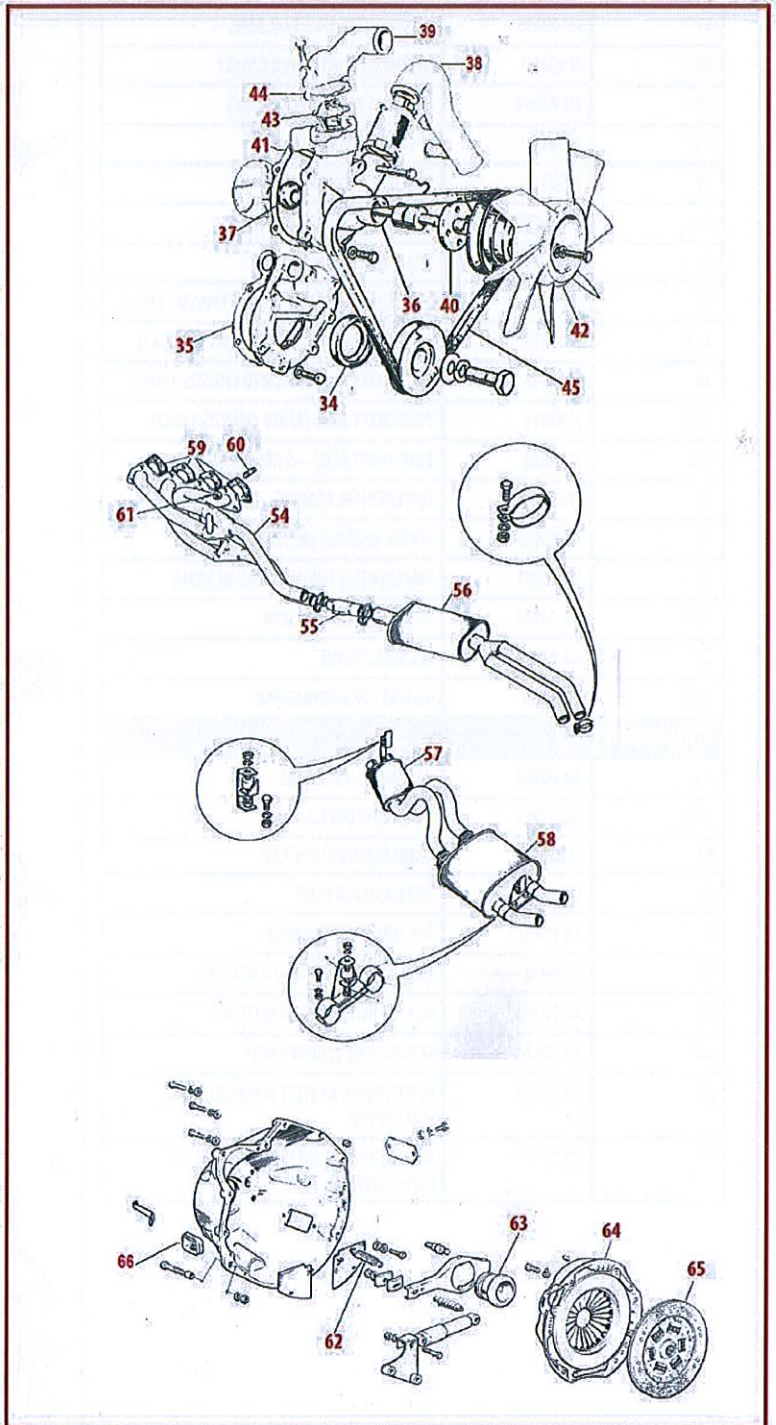

ENGINE

34	JM 93653	CRANKSHAFT FRONT OIL SEAL
35	JM 93654	FRONT COVER GASKET
36	JM 94356	WATER PUMP
37	JM 93661	WATER PUMP SEAL
38	JM 91486	WATER ELBOW
39	JJ 91485	THERMO HOUSING
40	JM 93664	WATER PUMP HUB PULLEY
41	JM 93667	WATER PUMP GASKET
42	JM 94152	FAN BLADE
43	JM 93668	THERMOSTAT
44	JM 93669	THERMOSTAT GASKET
45	JM 80013371	FAN BELT
46	JM 93546	OIL FILTER*
46A	JM JM 93546L	OIL FILTER—LOTUS*
48	JM93532*	OIL PUMP ASSY*
49	JJ 94097	OIL PUMP BODY TO HSG GASKET .0015*
49A	JJ 94099	OIL PUMP BODY TO HSG GASKET 3 THOU*
50	JM 93547	OIL PUMP HOUSING GASKET*
51	JM 92182	OIL COOLER*
52	JM 92901	OIL COOLER HOSE - LONG*
53	JM 92902	OIL COOLER HOSE - SHORT*

EXHAUST

54	JM 91979S	EXHAUST MANIFOLD STAINLESS STEEL
55	JM 91900S	EXHAUST PIECE
56	JM 97629S	EXHAUST FRONT SECTION
57	JM 91893S	EXHAUST OVER AXLE SECTION
58	JM 97773S	EXHAUST REAR SILENCER
59	JM 91819	EXHAUST MANIFOLD GASKET
60	JM 93728	EXHAUST MANIFOLD STUD
61	JM 97264	EXHAUST MANIFOLD NUT

CLUTCH

62	JM 91691	SPRING-LEVER RETURN
63	JM 91089	CLUTCH RELEASE BEARING
64	JM 91181	CLUTCH COVER ASSEMBLY—EXCHANGE
65	JM 91182	CLUTCH DRIVER PLATE - EXCHANGE
66	JM 91689	GROMMET