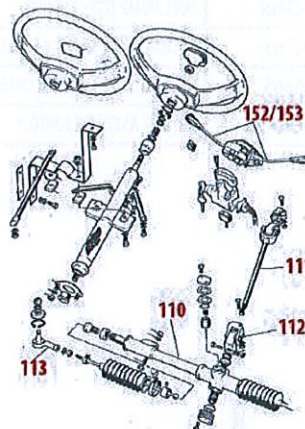

STEERING & SUSPENSION

101	JM 92550SPAX	FRONT SHOCK ABSORBER-SPAX
101A	JJ 92550	FRONT SHOCK ABSORBER - GIRLING
102	JM 92552	REAR SHOCK ABSORBER - SPAX
103	JM 93207	LOWER BALL JOINT
104	JJ 93201	UPPER BALL JOINT
104A	JJ 91289	UPPER WISHBONE ASSEMBLY
105	JM 93200	UPPER WISHBONE BUSH
105A	JE 91281	MOUNTING-FRONT CROSS MEMBER
106	JM 93206	LOWER SUSPENSION ARM BUSH
107	JM 91310/1	CONTROL ARM INNER BUSH SET
108	JM 91696	TRAILING ARM BUSHES
109	JM 91398	REAR UPPER ARM REAR BUSH
110	JJ 90469	STEERING RACK
111	JM 99447	STEERING COLUMN SHAFT AND DOUBLE U/J
111A	JM 99447EX	STEERING COLUMN SHAFT DOUBLE U/J EXCHANGE
112	JM 91335	STEERING COLUMN LOWER U/J
113	JM 93000	TRACK ROD END
114	WBK1	WBK1 - WHEEL BEARING KIT PAGE 6
115	JM 91194	COIL SPRING - FRONT
115A	JM 90827	COIL SPRING -REAR

Issue 2 2011