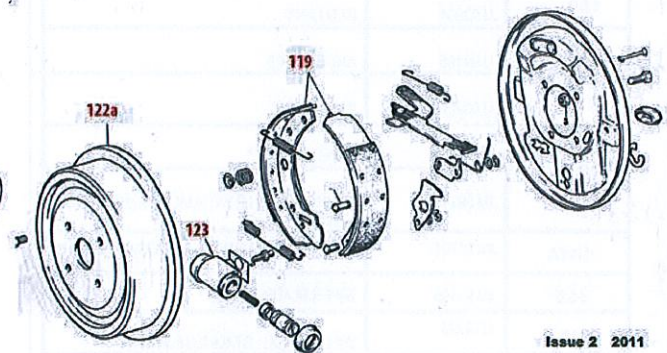

BRAKES & FOOT CONTROLS

116	JM 93056	MASTER CYLINDER
116A	JM 93055EX	SERVO EXCHANGE
117	JJ 93058	SERVO NON RETURN VALVE KIT*
118	JJ 91304	FRONT BRAKE PADS
119	JJ 93039	REAR BRAKE SHOES (GIRLING)
119A	JM 94257	REAR BRAKE SHOES (LOCKHEED) SET
120	JM 91635	FRONT BRAKE HOSE
121	JJ 91632	REAR BRAKE HOSE
122	JM 93238	BRAKE DISC
122A	JM 93842	BRAKE DRUM - REAR
123	JM 93042	WHEEL CYLINDER (GIRLING)
123A	JM 94241	WHEEL CYLINDER (LOCKHEED)
124	JM 97798	HANDBRAKE CABLE
125	JM 91007	CLUTCH CABLE
126	JM 91707	ACCELERATOR CABLE RHD
127	JM 91254	BRAKE STOP LIGHT SWITCH
127A	JM 90241	RUBBER - FOOT PEDAL
127B	JM91936	SWITCH - HANBRAKE WARNING LIGHT SWITCH
128	93031	SEAL KIT - CALIPER
129	93030	PISTON - CALIPER

Issue 2 2011